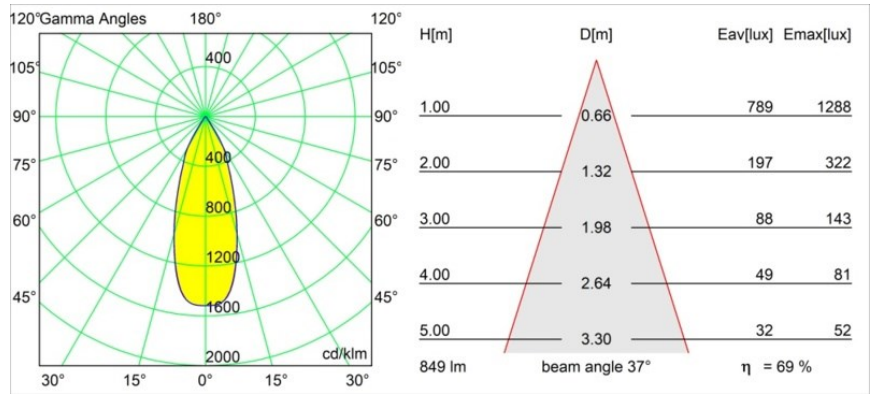

Light distribution & beam diagram