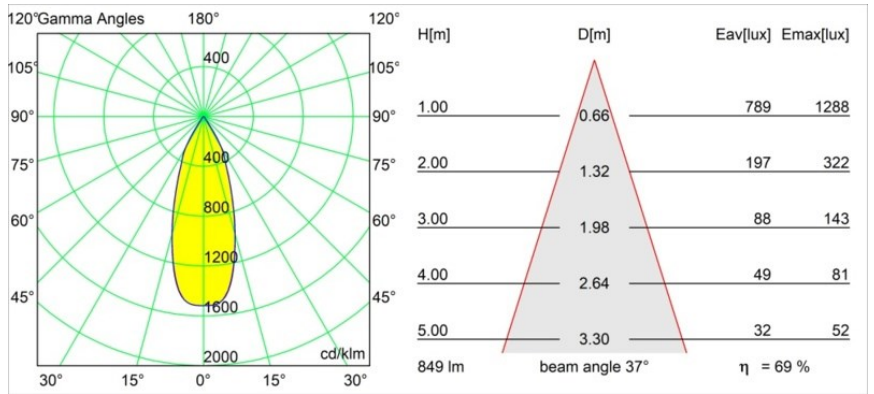

Light distribution & beam diagram