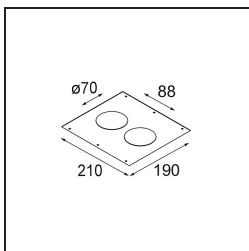

Accessori Installazione

- 12500230** Ring Recessed 82 1x

- 10889830** Installation Housing 192x190x130

12290130 Plaster Kit 190X190 - 70 1x

12291030 Plaster Kit 210x190 - 70 2x

Choose a required accessory