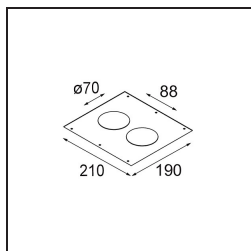

Accesorios Instalación

- 12500230** Ring Recessed 82 1x

- 10889830** Installation Housing 192x190x130

12290130 Plaster Kit 190X190 - 70 1x

12291030 Plaster Kit 210x190 - 70 2x

Choose a required accessory