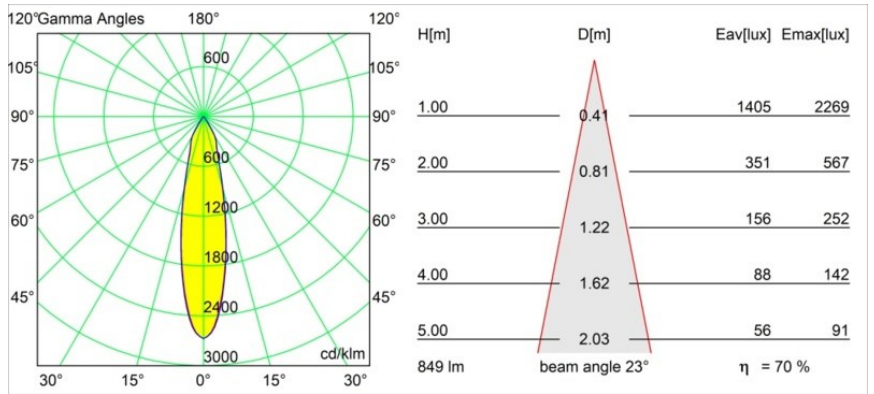

Light distribution & beam diagram