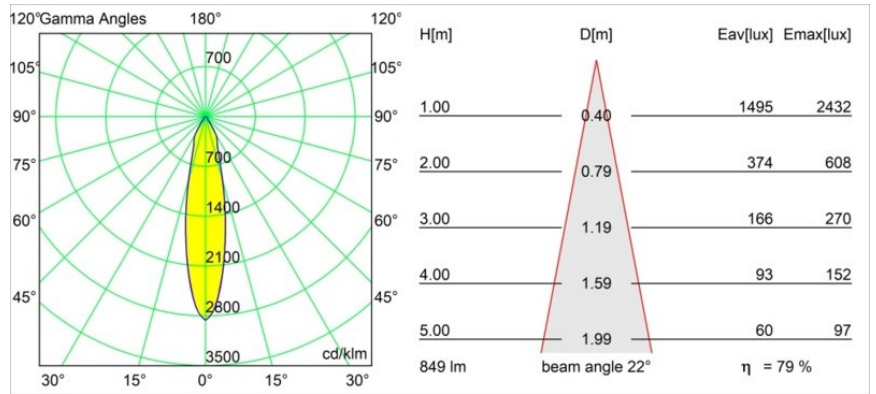

Light distribution & beam diagram