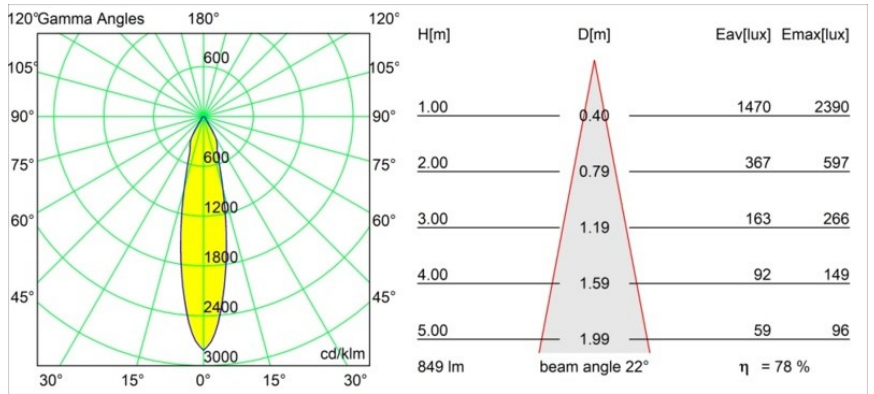

Light distribution & beam diagram