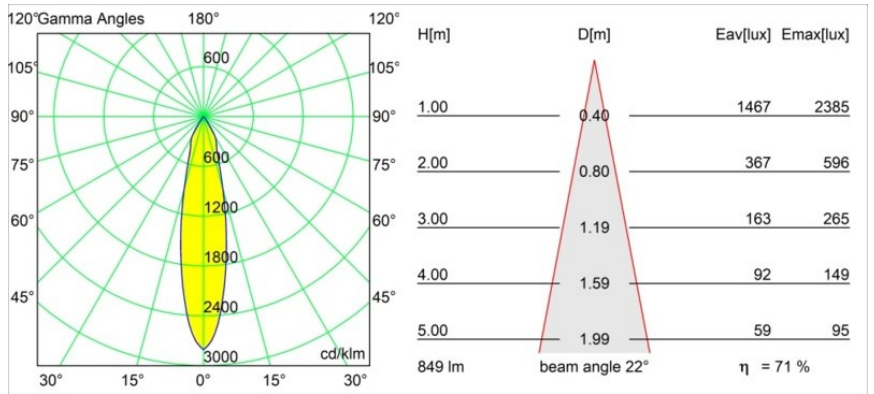

Light distribution & beam diagram