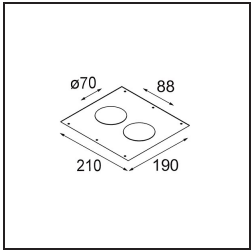

### Specifications

Material	12412243
Light Source Type	LED
LED Type	BRIDGELUX V8G8
LED technology	LED COB
CRI	Min. 90
Colour Temperature	4000K
Lifetime	L80B10 @50,000 Hours
Lamp Included	Yes
Number of Light Sources	1
CIE flux code	98 100 100 100 69
Binning (SDCM)	2
Light Direction	Down
Optic	Reflector
Measured beam angle (°)	37.0
Input Voltage	Constant Current Driver Required
Electrical Class	III
IP Rating	55
Glow wire rating (°C)	960
Indoor/Outdoor	Indoor
Application	Ceiling, Wall
Mounting	Recessed
Cut-out size (mm)	ø70
Mounting depth (mm)	100.0
Distance to Lighted Object (m)	0,1
Primary Colour & Primary Finish	Black, Brushed
Gross weight (g)	260.0
Drive current (mA)	350      500      700
Min. forward voltage (Vf)	13,2      13,7      14,2
Max. forward voltage (Vf)	15,0      15,4      16,0
Connected load (W)	5,0      7,2      10,6
Luminous flux per lamp (lm)	455      615      813
Efficacy (lm/W)	91      85      77
Glare rating	14      15      16
Remark	• 3500K on request

**Installation Accessories**

- 12500230** Ring Recessed 82 1x

- 10889830** Installation Housing 192x190x130

**12290130** Plaster Kit 190X190 - 70 1x

**12291030** Plaster Kit 210x190 - 70 2x

Choose a required accessory