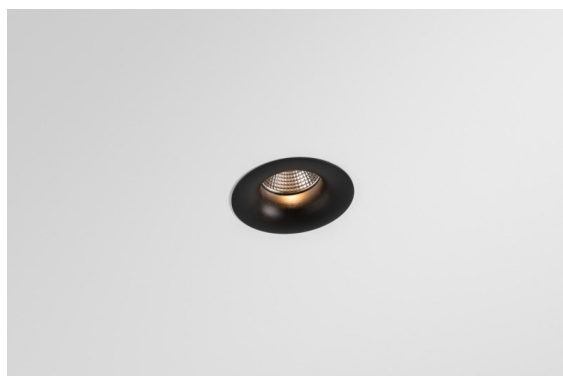

Date
Customer
Project
Type

*Smart Cake Recessed 82 lx IP55 LED 4000K Flood DE Black Brushed*

The 3 original designs, Smart Kup, Lotis and Cake still manage to steal the hearts of interior designers. And this goes for the entire Smart family. Smart's accessibility and extreme versatility are arguably fit for any expression. Mix and match accent lighting, up and downlight, fixed or adjustable, a mosaic of shapes, sizes, colours and mounting options, and create a playful installation.

### Specifications

Material	12412243
Light Source Type	LED
LED Type	BRIDGELUX V8G8
LED technology	LED COB
CRI	Min. 90
Colour Temperature	4000K
Lifetime	L80B10 @50,000 Hours
Lamp Included	Yes
Number of Light Sources	1
CIE flux code	98 100 100 100 69
Binning (SDCM)	2
Light Direction	Down
Optic	Reflector
Measured beam angle (°)	37.0
Input Voltage	Constant Current Driver Required
Electrical Class	III
IP Rating	55
Glow wire rating (°C)	960
Indoor/Outdoor	Indoor
Application	Ceiling, Wall
Mounting	Recessed
Cut-out size (mm)	ø70
Mounting depth (mm)	100.0
Distance to Lighted Object (m)	0,1
Primary Colour & Primary Finish	Black, Brushed
Gross weight (g)	260.0
Drive current (mA)	350      500      700
Min. forward voltage (Vf)	13,2      13,7      14,2
Max. forward voltage (Vf)	15,0      15,4      16,0
Connected load (W)	5,0      7,2      10,6
Luminous flux per lamp (lm)	455      615      813
Efficacy (lm/W)	91      85      77
Glare rating	14      15      16
Remark	• 3500K on request

**TM30 & CRI diagram**

**Light distribution & beam diagram**

Diagrams

**Decorative Accessories**

- 12500032** Mask Smart 82 1x Black Structure
- 12500009** Mask Smart 82 1x White Structure
- 12500046** Mask Smart 82 1x Gold Matt
- 12500015** Mask Smart 82 1x Champagne Brushed
- 12500014** Mask Smart 82 1x Bronze Brushed
- 12500043** Mask Smart 82 1x Black Brushed
- 12500016** Mask Smart 82 1x Silver Bronze Brushed