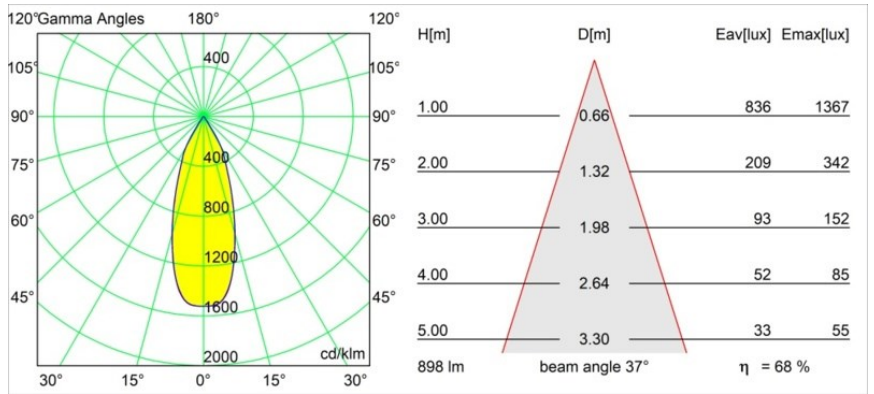

Light distribution & beam diagram