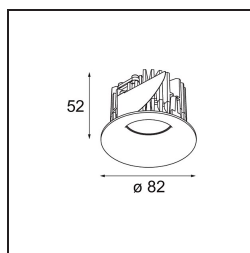

Specifications

Material	12412216
Light Source Type	LED
LED Type	BRIDGELUX V8G8
LED technology	LED COB
CRI	Min. 90
Colour Temperature	4000K
Lifetime	L80B10 @50,000 Hours
Lamp Included	Yes
Number of Light Sources	1
CIE flux code	91 97 100 100 77
Binning (SDCM)	2
Light Direction	Down
Optic	Reflector
Measured beam angle (°)	37.0
Input Voltage	Constant Current Driver Required
Electrical Class	III
IP Rating	55
Glow wire rating (°C)	960
Indoor/Outdoor	Indoor
Application	Ceiling, Wall
Mounting	Recessed
Cut-out size (mm)	ø70
Mounting depth (mm)	100.0
Distance to Lighted Object (m)	0,1
Primary Colour & Primary Finish	Silver Bronze, Brushed
Gross weight (g)	260.0
Drive current (mA)	350 500 700
Min. forward voltage (Vf)	13,2 13,7 14,2
Max. forward voltage (Vf)	15,0 15,4 16,0
Connected load (W)	5,0 7,2 10,6
Luminous flux per lamp (lm)	515 696 920
Efficacy (lm/W)	103 97 87
Glare rating	20 21 22
Remark	• 3500K on request