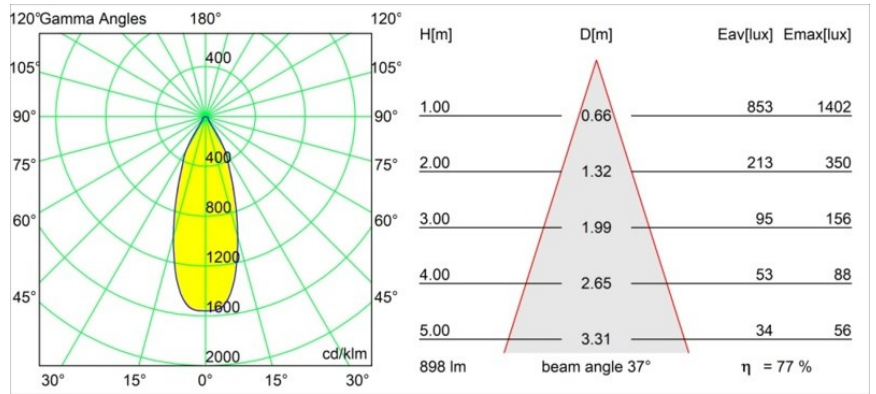

Light distribution & beam diagram