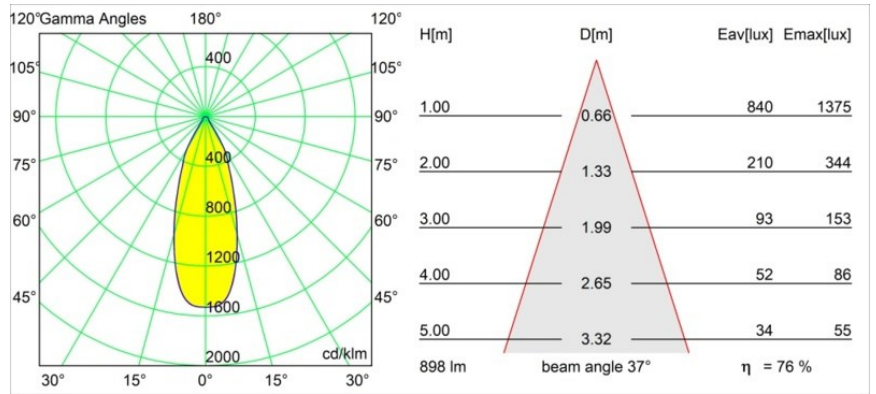

Light distribution & beam diagram