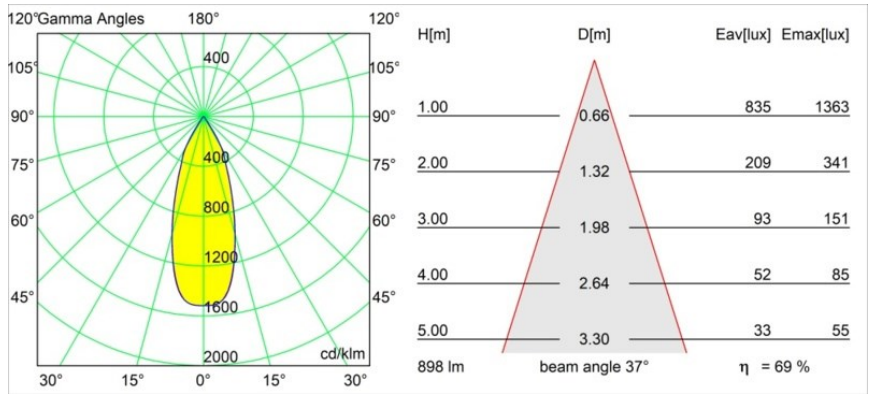

Light distribution & beam diagram