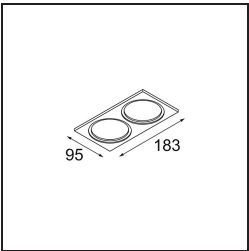

Specifications

Material	12412214
Light Source Type	LED
LED Type	BRIDGELUX V8G8
LED technology	LED COB
CRI	Min. 90
Colour Temperature	4000K
Lifetime	L80B10 @50,000 Hours
Lamp Included	Yes
Number of Light Sources	1
CIE flux code	98 99 100 100 69
Binning (SDCM)	2
Light Direction	Down
Optic	Reflector
Measured beam angle (°)	37.0
Input Voltage	Constant Current Driver Required
Electrical Class	III
IP Rating	55
Glow wire rating (°C)	960
Indoor/Outdoor	Indoor
Application	Ceiling, Wall
Mounting	Recessed
Cut-out size (mm)	ø70
Mounting depth (mm)	100.0
Distance to Lighted Object (m)	0,1
Primary Colour & Primary Finish	Bronze, Brushed
Gross weight (g)	260.0
Drive current (mA)	350 500 700
Min. forward voltage (Vf)	13,2 13,7 14,2
Max. forward voltage (Vf)	15,0 15,4 16,0
Connected load (W)	5,0 7,2 10,6
Luminous flux per lamp (lm)	459 621 821
Efficacy (lm/W)	92 86 77
Glare rating	15 16 17
Remark	• 3500K on request

TM30 & CRI diagram

Light distribution & beam diagram

Diagrams

Decorative Accessories

- 12500032** Mask Smart 82 1x Black Structure
- 12500009** Mask Smart 82 1x White Structure
- 12500046** Mask Smart 82 1x Gold Matt
- 12500015** Mask Smart 82 1x Champagne Brushed
- 12500014** Mask Smart 82 1x Bronze Brushed
- 12500043** Mask Smart 82 1x Black Brushed
- 12500016** Mask Smart 82 1x Silver Bronze Brushed