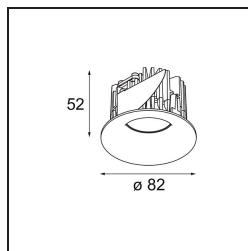

Date
Customer
Project
Type

Smart Cake Recessed 82 1x IP55 LED 4000K Flood DE Bronze Brushed

The 3 original designs, Smart Kup, Lotis and Cake still manage to steal the hearts of interior designers. And this goes for the entire Smart family. Smart's accessibility and extreme versatility are arguably fit for any expression. Mix and match accent lighting, up and downlight, fixed or adjustable, a mosaic of shapes, sizes, colours and mounting options, and create a playful installation.

Specifications

Material	12412214
Light Source Type	LED
LED Type	BRIDGELUX V8G8
LED technology	LED COB
CRI	Min. 90
Colour Temperature	4000K
Lifetime	L80B10 @50,000 Hours
Lamp Included	Yes
Number of Light Sources	1
CIE flux code	98 99 100 100 69
Binning (SDCM)	2
Light Direction	Down
Optic	Reflector
Measured beam angle (°)	37.0
Input Voltage	Constant Current Driver Required
Electrical Class	III
IP Rating	55
Glow wire rating (°C)	960
Indoor/Outdoor	Indoor
Application	Ceiling, Wall
Mounting	Recessed
Cut-out size (mm)	ø70
Mounting depth (mm)	100.0
Distance to Lighted Object (m)	0,1
Primary Colour & Primary Finish	Bronze, Brushed
Gross weight (g)	260.0
Drive current (mA)	350 500 700
Min. forward voltage (Vf)	13,2 13,7 14,2
Max. forward voltage (Vf)	15,0 15,4 16,0
Connected load (W)	5,0 7,2 10,6
Luminous flux per lamp (lm)	459 621 821
Efficacy (lm/W)	92 86 77
Glare rating	15 16 17
Remark	• 3500K on request