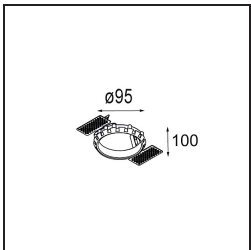

Installation Accessories

- **12500230** Ring Recessed 82 1x