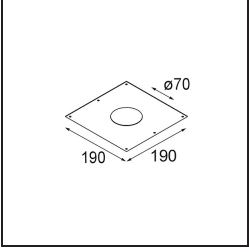

12290130 Plaster Kit 190X190 - 70 1x