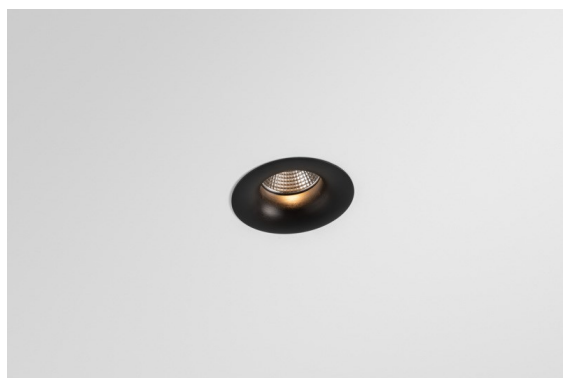

Date
Customer
Project
Type

*Smart Cake Recessed 82 1x IP55 LED 2700K Flood DE Black Brushed*

**Specifications**

Material	12412143
Light Source Type	LED
LED Type	BRIDGELUX V8G8
LED technology	LED COB
CRI	Min. 90
Colour Temperature	2700K
Lifetime	L80B10 @50,000 Hours
Lamp Included	Yes
Number of Light Sources	1
CIE flux code	98 100 100 100 69
Binning (SDCM)	2
Light Direction	Down
Optic	Reflector
Measured beam angle (°)	37.0
Input Voltage	Constant Current Driver Required
Electrical Class	III
IP Rating	55
Glow wire rating (°C)	960
Indoor/Outdoor	Indoor
Application	Ceiling, Wall
Mounting	Recessed
Cut-out size (mm)	ø70
Mounting depth (mm)	100.0
Distance to Lighted Object (m)	0,1
Primary Colour & Primary Finish	Black, Brushed
Gross weight (g)	260.0
Drive current (mA)	350      500      700
Min. forward voltage (Vf)	13,2      13,7      14,2
Max. forward voltage (Vf)	15,0      15,4      16,0
Connected load (W)	5,0      7,2      10,6
Luminous flux per lamp (lm)	412      556      735
Efficacy (lm/W)	82      77      69
Glare rating	14      15      16
Remark	• 3500K on request

The 3 original designs, Smart Kup, Lotis and Cake still manage to steal the hearts of interior designers. And this goes for the entire Smart family. Smart's accessibility and extreme versatility are arguably fit for any expression. Mix and match accent lighting, up and downlight, fixed or adjustable, a mosaic of shapes, sizes, colours and mounting options, and create a playful installation.

**TM30 & CRI diagram**

**Light distribution & beam diagram**

Diagrams

**Decorative Accessories**

- 12500032** Mask Smart 82 1x Black Structure
- 12500009** Mask Smart 82 1x White Structure
- 12500046** Mask Smart 82 1x Gold Matt
- 12500015** Mask Smart 82 1x Champagne Brushed
- 12500014** Mask Smart 82 1x Bronze Brushed
- 12500043** Mask Smart 82 1x Black Brushed
- 12500016** Mask Smart 82 1x Silver Bronze Brushed