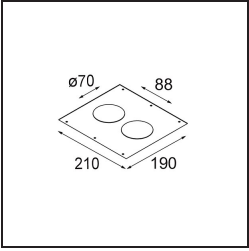

**Specifications**

Material	12412143
Light Source Type	LED
LED Type	BRIDGELUX V8G8
LED technology	LED COB
CRI	Min. 90
Colour Temperature	2700K
Lifetime	L80B10 @50,000 Hours
Lamp Included	Yes
Number of Light Sources	1
CIE flux code	98 100 100 100 69
Binning (SDCM)	2
Light Direction	Down
Optic	Reflector
Measured beam angle (°)	37.0
Input Voltage	Constant Current Driver Required
Electrical Class	III
IP Rating	55
Glow wire rating (°C)	960
Indoor/Outdoor	Indoor
Application	Ceiling, Wall
Mounting	Recessed
Cut-out size (mm)	ø70
Mounting depth (mm)	100.0
Distance to Lighted Object (m)	0,1
Primary Colour & Primary Finish	Black, Brushed
Gross weight (g)	260.0
Drive current (mA)	350      500      700
Min. forward voltage (Vf)	13,2      13,7      14,2
Max. forward voltage (Vf)	15,0      15,4      16,0
Connected load (W)	5,0      7,2      10,6
Luminous flux per lamp (lm)	412      556      735
Efficacy (lm/W)	82      77      69
Glare rating	14      15      16
Remark	• 3500K on request

**Installation Accessories**

- 12500230** Ring Recessed 82 1x

- 10889830** Installation Housing 192x190x130

**12290130** Plaster Kit 190X190 - 70 1x

**12291030** Plaster Kit 210x190 - 70 2x

Choose a required accessory