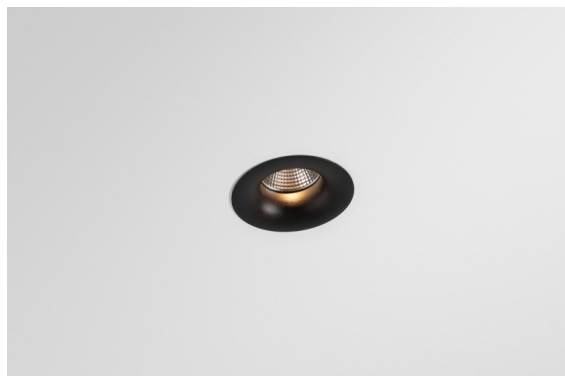

Date
Customer
Project
Type

*Smart Cake Recessed 82 lx IP55 LED 2700K Flood DE Black Brushed*

The 3 original designs, Smart Kup, Lotis and Cake still manage to steal the hearts of interior designers. And this goes for the entire Smart family. Smart's accessibility and extreme versatility are arguably fit for any expression. Mix and match accent lighting, up and downlight, fixed or adjustable, a mosaic of shapes, sizes, colours and mounting options, and create a playful installation.

**Specifications**

Material	12412143
Light Source Type	LED
LED Type	BRIDGELUX V8G8
LED technology	LED COB
CRI	Min. 90
Colour Temperature	2700K
Lifetime	L80B10 @50,000 Hours
Lamp Included	Yes
Number of Light Sources	1
CIE flux code	98 100 100 100 69
Binning (SDCM)	2
Light Direction	Down
Optic	Reflector
Measured beam angle (°)	37.0
Input Voltage	Constant Current Driver Required
Electrical Class	III
IP Rating	55
Glow wire rating (°C)	960
Indoor/Outdoor	Indoor
Application	Ceiling, Wall
Mounting	Recessed
Cut-out size (mm)	ø70
Mounting depth (mm)	100.0
Distance to Lighted Object (m)	0,1
Primary Colour & Primary Finish	Black, Brushed
Gross weight (g)	260.0
Drive current (mA)	350      500      700
Min. forward voltage (Vf)	13,2      13,7      14,2
Max. forward voltage (Vf)	15,0      15,4      16,0
Connected load (W)	5,0      7,2      10,6
Luminous flux per lamp (lm)	412      556      735
Efficacy (lm/W)	82      77      69
Glare rating	14      15      16
Remark	• 3500K on request

**TM30 & CRI diagram**

**Light distribution & beam diagram**

Diagrams

**Decorative Accessories**

- 12500032** Mask Smart 82 1x Black Structure
- 12500009** Mask Smart 82 1x White Structure
- 12500046** Mask Smart 82 1x Gold Matt
- 12500015** Mask Smart 82 1x Champagne Brushed
- 12500014** Mask Smart 82 1x Bronze Brushed
- 12500043** Mask Smart 82 1x Black Brushed
- 12500016** Mask Smart 82 1x Silver Bronze Brushed