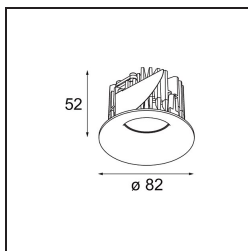

**Specifications**

Material	12412143
Light Source Type	LED
LED Type	BRIDGELUX V8G8
LED technology	LED COB
CRI	Min. 90
Colour Temperature	2700K
Lifetime	L80B10 @50,000 Hours
Lamp Included	Yes
Number of Light Sources	1
CIE flux code	98 100 100 100 69
Binning (SDCM)	2
Light Direction	Down
Optic	Reflector
Measured beam angle (°)	37.0
Input Voltage	Constant Current Driver Required
Electrical Class	III
IP Rating	55
Glow wire rating (°C)	960
Indoor/Outdoor	Indoor
Application	Ceiling, Wall
Mounting	Recessed
Cut-out size (mm)	ø70
Mounting depth (mm)	100.0
Distance to Lighted Object (m)	0,1
Primary Colour & Primary Finish	Black, Brushed
Gross weight (g)	260.0
Drive current (mA)	350      500      700
Min. forward voltage (Vf)	13,2      13,7      14,2
Max. forward voltage (Vf)	15,0      15,4      16,0
Connected load (W)	5,0      7,2      10,6
Luminous flux per lamp (lm)	412      556      735
Efficacy (lm/W)	82      77      69
Glare rating	14      15      16
Remark	• 3500K on request