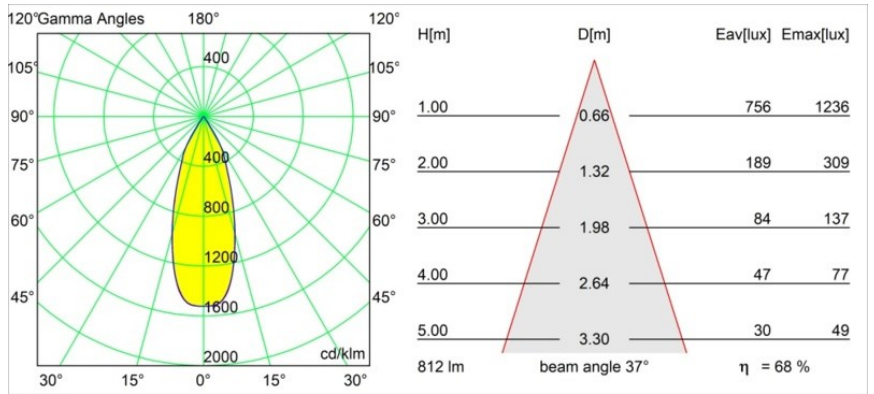

Light distribution & beam diagram