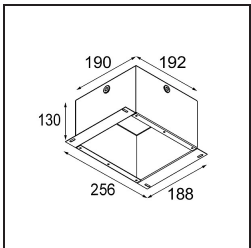

- **10889830** Installation Housing 192x190x130