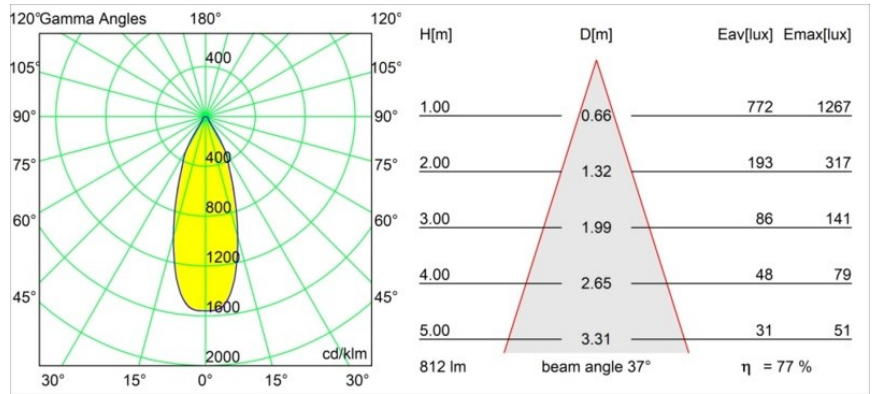

Light distribution & beam diagram