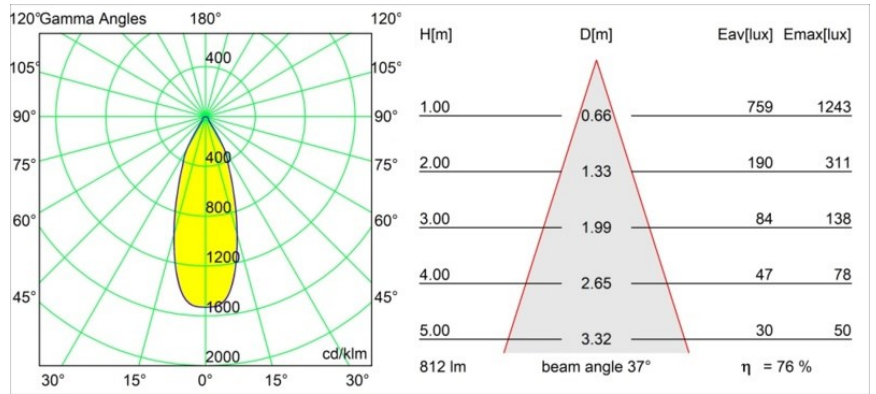

Light distribution & beam diagram