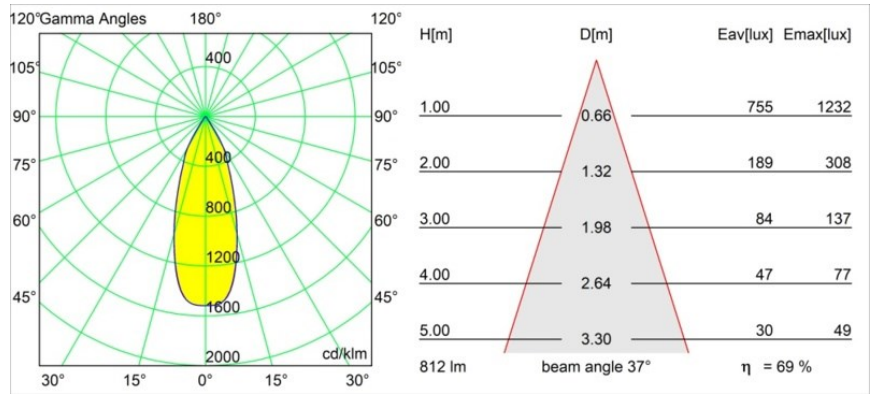

Light distribution & beam diagram