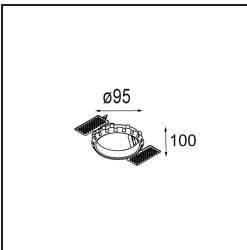

Installation Accessories

- **12500230** Ring Recessed 82 1x