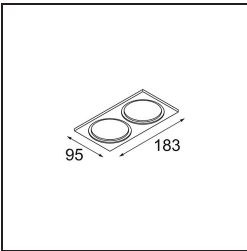

Date
Customer
Project
Type

Smart Cake Recessed 82 1x IP55 LED 2700K Flood DE Bronze Brushed

Specifications

Material	12412114
Light Source Type	LED
LED Type	BRIDGELUX V8G8
LED technology	LED COB
CRI	Min. 90
Colour Temperature	2700K
Lifetime	L80B10 @50,000 Hours
Lamp Included	Yes
Number of Light Sources	1
CIE flux code	98 99 100 100 69
Binning (SDCM)	2
Light Direction	Down
Optic	Reflector
Measured beam angle (°)	37.0
Input Voltage	Constant Current Driver Required
Electrical Class	III
IP Rating	55
Glow wire rating (°C)	960
Indoor/Outdoor	Indoor
Application	Ceiling, Wall
Mounting	Recessed
Cut-out size (mm)	ø70
Mounting depth (mm)	100.0
Distance to Lighted Object (m)	0,1
Primary Colour & Primary Finish	Bronze, Brushed
Gross weight (g)	260.0
Drive current (mA)	350 500 700
Min. forward voltage (Vf)	13,2 13,7 14,2
Max. forward voltage (Vf)	15,0 15,4 16,0
Connected load (W)	5,0 7,2 10,6
Luminous flux per lamp (lm)	416 561 742
Efficacy (lm/W)	83 78 70
Glare rating	14 15 16
Remark	• 3500K on request

TM30 & CRI diagram

Light distribution & beam diagram

Decorative Accessories

- 12500032** Mask Smart 82 1x Black Structure
- 12500009** Mask Smart 82 1x White Structure
- 12500046** Mask Smart 82 1x Gold Matt
- 12500015** Mask Smart 82 1x Champagne Brushed
- 12500014** Mask Smart 82 1x Bronze Brushed
- 12500043** Mask Smart 82 1x Black Brushed
- 12500016** Mask Smart 82 1x Silver Bronze Brushed