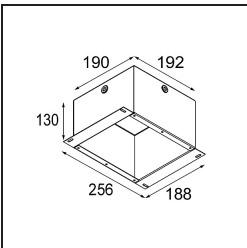

- **10889830** Installation Housing 192x190x130