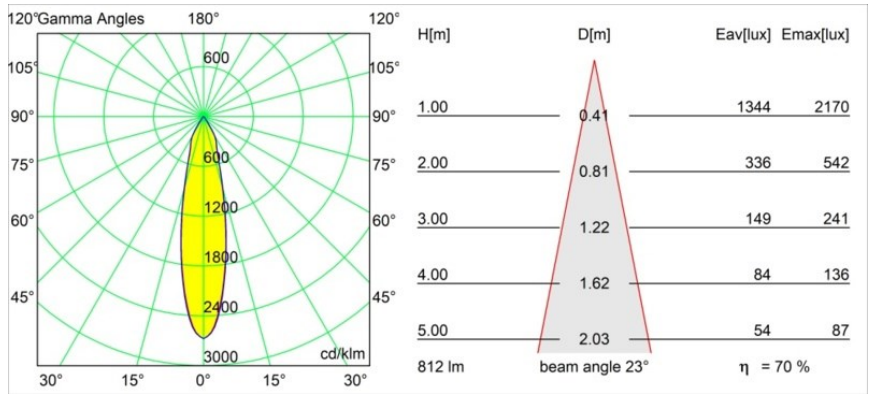

Light distribution & beam diagram