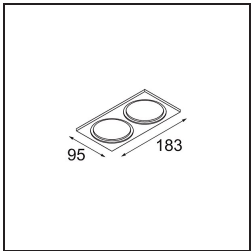

Date
Customer
Project
Type

Smart Cake Recessed 82 1x IP55 LED 2700K Medium DE Black Brushed

Specifications

Material	12412043
Light Source Type	LED
LED Type	BRIDGELUX V8G8
LED technology	LED COB
CRI	Min. 90
Colour Temperature	2700K
Lifetime	L80B10 @50,000 Hours
Lamp Included	Yes
Number of Light Sources	1
CIE flux code	98 100 100 100 70
Binning (SDCM)	2
Light Direction	Down
Optic	Reflector
Measured beam angle (°)	23.0
Input Voltage	Constant Current Driver Required
Electrical Class	III
IP Rating	55
Glow wire rating (°C)	960
Indoor/Outdoor	Indoor
Application	Ceiling, Wall
Mounting	Recessed
Cut-out size (mm)	ø70
Mounting depth (mm)	100.0
Distance to Lighted Object (m)	0,1
Primary Colour & Primary Finish	Black, Brushed
Gross weight (g)	260.0
Drive current (mA)	350 500 700
Min. forward voltage (Vf)	13,2 13,7 14,2
Max. forward voltage (Vf)	15,0 15,4 16,0
Connected load (W)	5,0 7,2 10,6
Luminous flux per lamp (lm)	421 569 752
Efficacy (lm/W)	84 79 71
Glare rating	14 15 16
Remark	• 3500K on request

TM30 & CRI diagram

Light distribution & beam diagram

Decorative Accessories

- 12500032** Mask Smart 82 1x Black Structure
- 12500009** Mask Smart 82 1x White Structure
- 12500046** Mask Smart 82 1x Gold Matt
- 12500015** Mask Smart 82 1x Champagne Brushed
- 12500014** Mask Smart 82 1x Bronze Brushed
- 12500043** Mask Smart 82 1x Black Brushed
- 12500016** Mask Smart 82 1x Silver Bronze Brushed