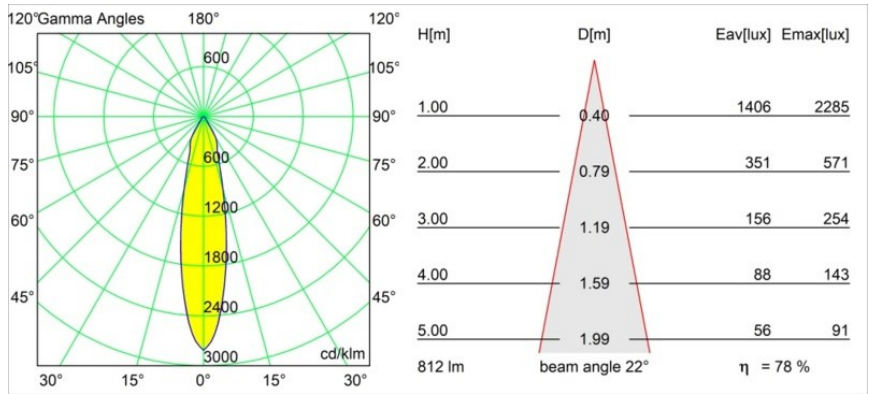

Light distribution & beam diagram