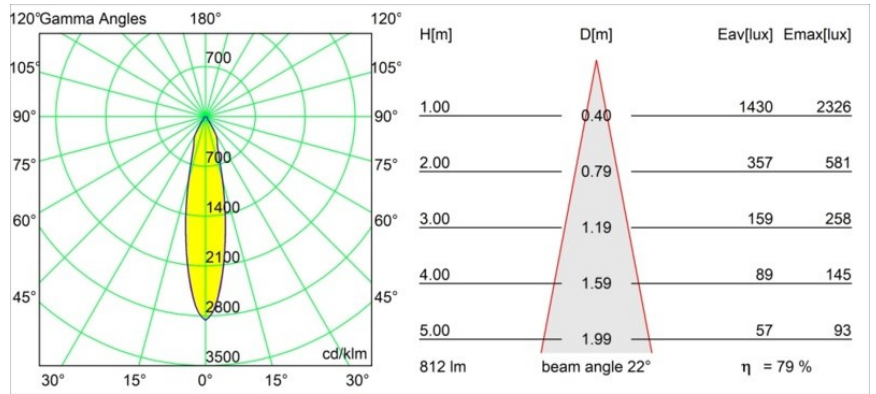

Light distribution & beam diagram