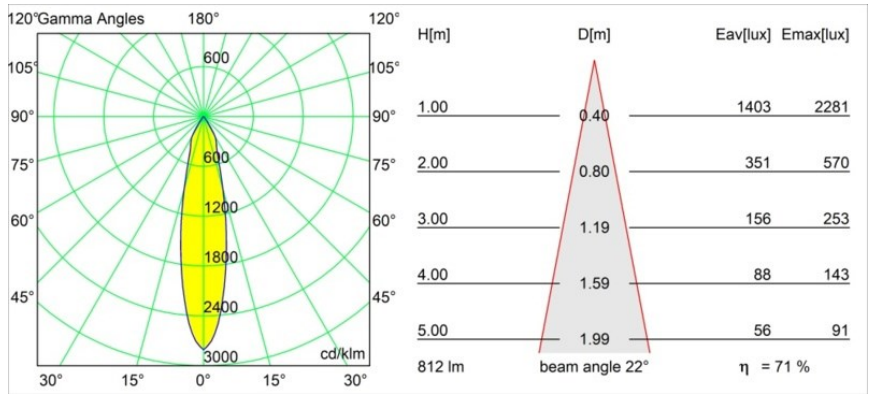

Light distribution & beam diagram