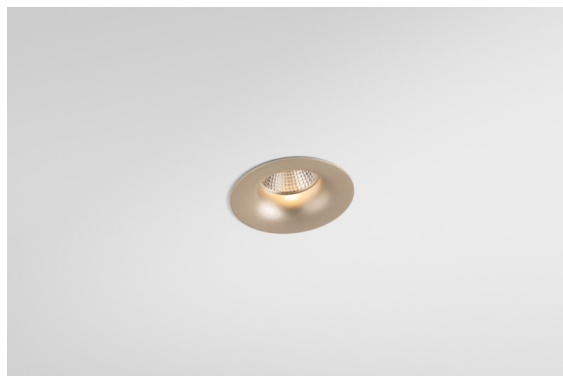

Date
Customer
Project
Type

*Smart Cake Recessed 82 1x LED 4000K Spot DE Silver Bronze Brushed*

**Specifications**

Material	12411816
Light Source Type	LED
LED Type	BRIDGELUX V8G8
LED technology	LED COB
CRI	Min. 90
Colour Temperature	4000K
Lifetime	L80B10 @50,000 Hours
Lamp Included	Yes
Number of Light Sources	1
CIE flux code	94 98 100 100 88
Binning (SDCM)	2
Light Direction	Down
Optic	Reflector
Measured beam angle (°)	16.0
Input Voltage	Constant Current Driver Required
Electrical Class	III
IP Rating	20
Glow wire rating (°C)	960
Indoor/Outdoor	Indoor
Application	Ceiling, Wall
Mounting	Recessed
Cut-out size (mm)	ø70
Mounting depth (mm)	100.0
Distance to Lighted Object (m)	0,1
Primary Colour & Primary Finish	Silver Bronze, Brushed
Gross weight (g)	260.0
Drive current (mA)	350      500      700
Min. forward voltage (Vf)	13,2      13,7      14,2
Max. forward voltage (Vf)	15,0      15,4      16,0
Connected load (W)	5,0      7,2      10,6
Luminous flux per lamp (lm)	584      789      1043
Efficacy (lm/W)	117      110      98
Glare rating	19      20      21
Remark	• 3500K on request

The 3 original designs, Smart Kup, Lotis and Cake still manage to steal the hearts of interior designers. And this goes for the entire Smart family. Smart's accessibility and extreme versatility are arguably fit for any expression. Mix and match accent lighting, up and downlight, fixed or adjustable, a mosaic of shapes, sizes, colours and mounting options, and create a playful installation.

**TM30 & CRI diagram**

**Light distribution & beam diagram**

**Decorative Accessories**

- 12500032** Mask Smart 82 1x Black Structure
- 12500009** Mask Smart 82 1x White Structure
- 12500046** Mask Smart 82 1x Gold Matt
- 12500015** Mask Smart 82 1x Champagne Brushed
- 12500014** Mask Smart 82 1x Bronze Brushed
- 12500043** Mask Smart 82 1x Black Brushed
- 12500016** Mask Smart 82 1x Silver Bronze Brushed