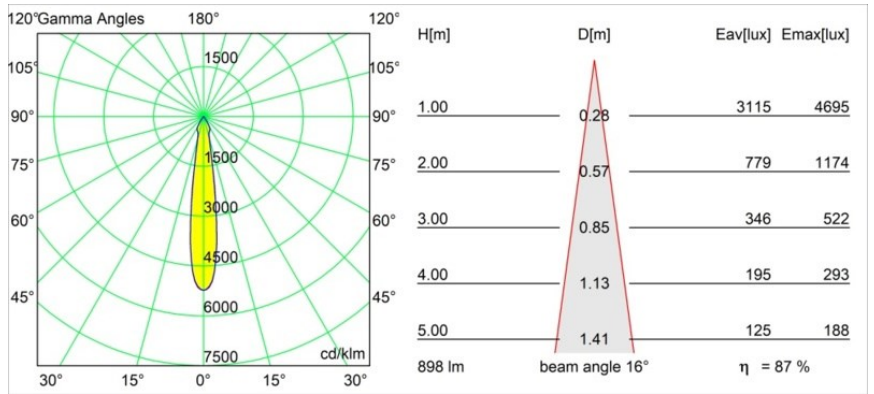

Light distribution & beam diagram