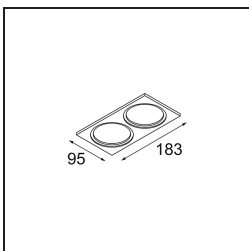

Date
Customer
Project
Type

Smart Cake Recessed 82 1x LED 4000K Spot DE Black Brushed

Specifications

Material	12411843
Light Source Type	LED
LED Type	BRIDGELUX V8G8
LED technology	LED COB
CRI	Min. 90
Colour Temperature	4000K
Lifetime	L80B10 @50,000 Hours
Lamp Included	Yes
Number of Light Sources	1
CIE flux code	100 100 100 100 79
Binning (SDCM)	2
Light Direction	Down
Optic	Reflector
Measured beam angle (°)	16.0
Input Voltage	Constant Current Driver Required
Electrical Class	III
IP Rating	20
Glow wire rating (°C)	960
Indoor/Outdoor	Indoor
Application	Ceiling, Wall
Mounting	Recessed
Cut-out size (mm)	ø70
Mounting depth (mm)	100.0
Distance to Lighted Object (m)	0,1
Primary Colour & Primary Finish	Black, Brushed
Gross weight (g)	260.0
Drive current (mA)	350 500 700
Min. forward voltage (Vf)	13,2 13,7 14,2
Max. forward voltage (Vf)	15,0 15,4 16,0
Connected load (W)	5,0 7,2 10,6
Luminous flux per lamp (lm)	524 709 937
Efficacy (lm/W)	105 98 88
Glare rating	14 15 16
Remark	• 3500K on request

TM30 & CRI diagram

Light distribution & beam diagram

Decorative Accessories

- 12500032** Mask Smart 82 1x Black Structure
- 12500009** Mask Smart 82 1x White Structure
- 12500046** Mask Smart 82 1x Gold Matt
- 12500015** Mask Smart 82 1x Champagne Brushed
- 12500014** Mask Smart 82 1x Bronze Brushed
- 12500043** Mask Smart 82 1x Black Brushed
- 12500016** Mask Smart 82 1x Silver Bronze Brushed