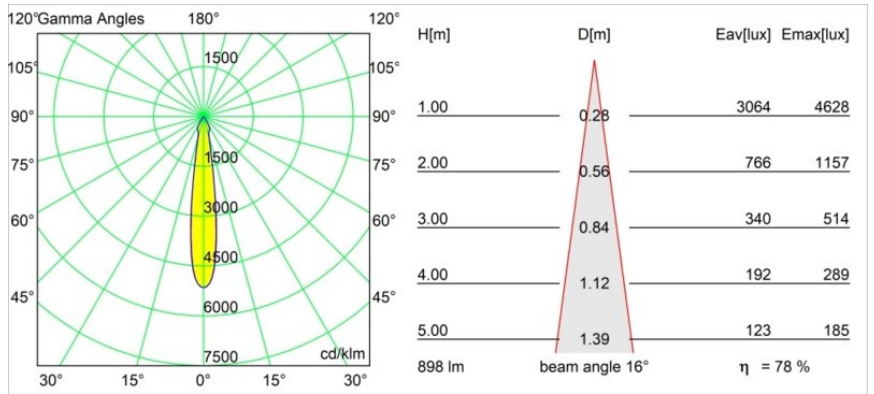

Light distribution & beam diagram