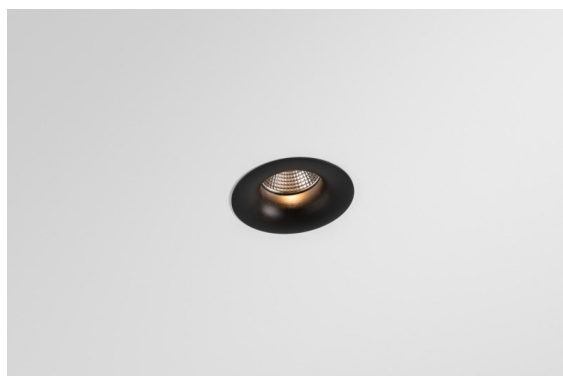

Date
Customer
Project
Type

Smart Cake Recessed 82 1x LED 4000K Spot DE Black Brushed

Specifications

Material	12411843
Light Source Type	LED
LED Type	BRIDGELUX V8G8
LED technology	LED COB
CRI	Min. 90
Colour Temperature	4000K
Lifetime	L80B10 @50,000 Hours
Lamp Included	Yes
Number of Light Sources	1
CIE flux code	100 100 100 100 79
Binning (SDCM)	2
Light Direction	Down
Optic	Reflector
Measured beam angle (°)	16.0
Input Voltage	Constant Current Driver Required
Electrical Class	III
IP Rating	20
Glow wire rating (°C)	960
Indoor/Outdoor	Indoor
Application	Ceiling, Wall
Mounting	Recessed
Cut-out size (mm)	ø70
Mounting depth (mm)	100.0
Distance to Lighted Object (m)	0,1
Primary Colour & Primary Finish	Black, Brushed
Gross weight (g)	260.0
Drive current (mA)	350 500 700
Min. forward voltage (Vf)	13,2 13,7 14,2
Max. forward voltage (Vf)	15,0 15,4 16,0
Connected load (W)	5,0 7,2 10,6
Luminous flux per lamp (lm)	524 709 937
Efficacy (lm/W)	105 98 88
Glare rating	14 15 16
Remark	• 3500K on request

The 3 original designs, Smart Kup, Lotis and Cake still manage to steal the hearts of interior designers. And this goes for the entire Smart family. Smart's accessibility and extreme versatility are arguably fit for any expression. Mix and match accent lighting, up and downlight, fixed or adjustable, a mosaic of shapes, sizes, colours and mounting options, and create a playful installation.

TM30 & CRI diagram

Light distribution & beam diagram

Decorative Accessories

- 12500032** Mask Smart 82 1x Black Structure
- 12500009** Mask Smart 82 1x White Structure
- 12500046** Mask Smart 82 1x Gold Matt
- 12500015** Mask Smart 82 1x Champagne Brushed
- 12500014** Mask Smart 82 1x Bronze Brushed
- 12500043** Mask Smart 82 1x Black Brushed
- 12500016** Mask Smart 82 1x Silver Bronze Brushed