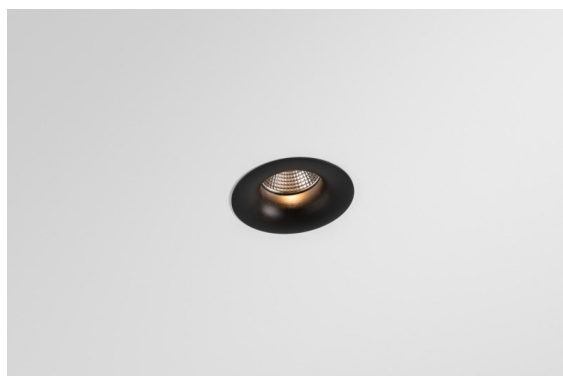

Date
Customer
Project
Type

Smart Cake Recessed 82 1x LED 4000K Spot DE Black Brushed

Specifications

Material	12411843
Light Source Type	LED
LED Type	BRIDGELUX V8G8
LED technology	LED COB
CRI	Min. 90
Colour Temperature	4000K
Lifetime	L80B10 @50,000 Hours
Lamp Included	Yes
Number of Light Sources	1
CIE flux code	100 100 100 100 79
Binning (SDCM)	2
Light Direction	Down
Optic	Reflector
Measured beam angle (°)	16.0
Input Voltage	Constant Current Driver Required
Electrical Class	III
IP Rating	20
Glow wire rating (°C)	960
Indoor/Outdoor	Indoor
Application	Ceiling, Wall
Mounting	Recessed
Cut-out size (mm)	ø70
Mounting depth (mm)	100.0
Distance to Lighted Object (m)	0,1
Primary Colour & Primary Finish	Black, Brushed
Gross weight (g)	260.0
Drive current (mA)	350 500 700
Min. forward voltage (Vf)	13.2 13.7 14.2
Max. forward voltage (Vf)	15.0 15.4 16.0
Connected load (W)	5.0 7.2 10.6
Luminous flux per lamp (lm)	524 709 937
Efficacy (lm/W)	105 98 88
Glare rating	14 15 16
Remark	• 3500K on request

The 3 original designs, Smart Kup, Lotis and Cake still manage to steal the hearts of interior designers. And this goes for the entire Smart family. Smart's accessibility and extreme versatility are arguably fit for any expression. Mix and match accent lighting, up and downlight, fixed or adjustable, a mosaic of shapes, sizes, colours and mounting options, and create a playful installation.

TM30 & CRI diagram

Light distribution & beam diagram

Decorative Accessories

- 12500032** Mask Smart 82 1x Black Structure
- 12500009** Mask Smart 82 1x White Structure
- 12500046** Mask Smart 82 1x Gold Matt
- 12500015** Mask Smart 82 1x Champagne Brushed
- 12500014** Mask Smart 82 1x Bronze Brushed
- 12500043** Mask Smart 82 1x Black Brushed
- 12500016** Mask Smart 82 1x Silver Bronze Brushed