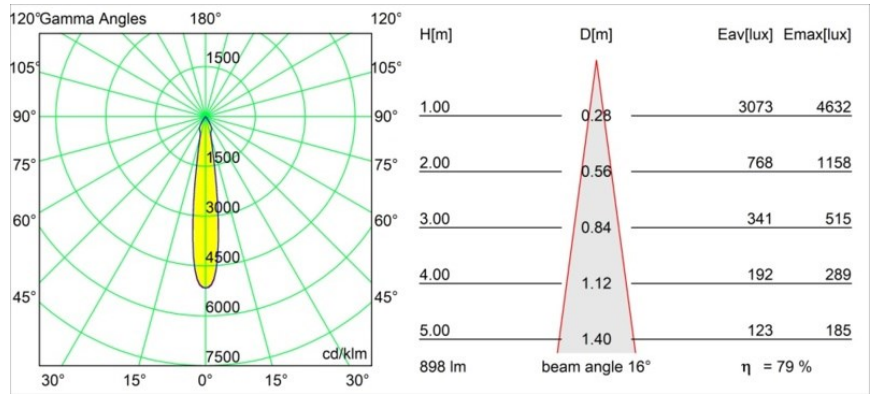

Light distribution & beam diagram