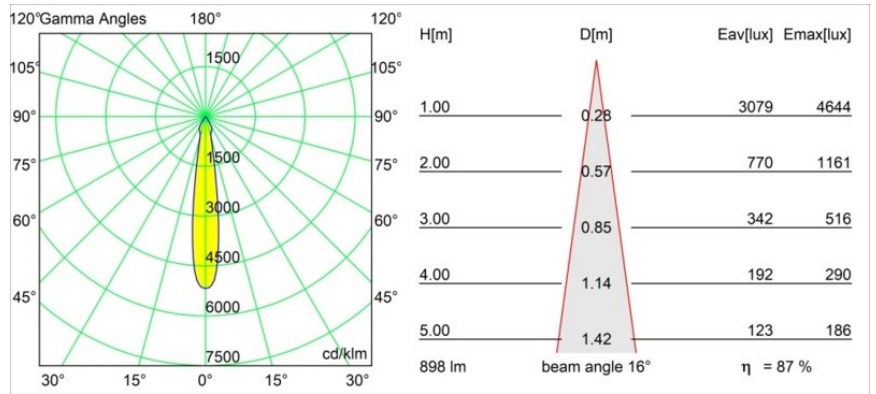

Light distribution & beam diagram