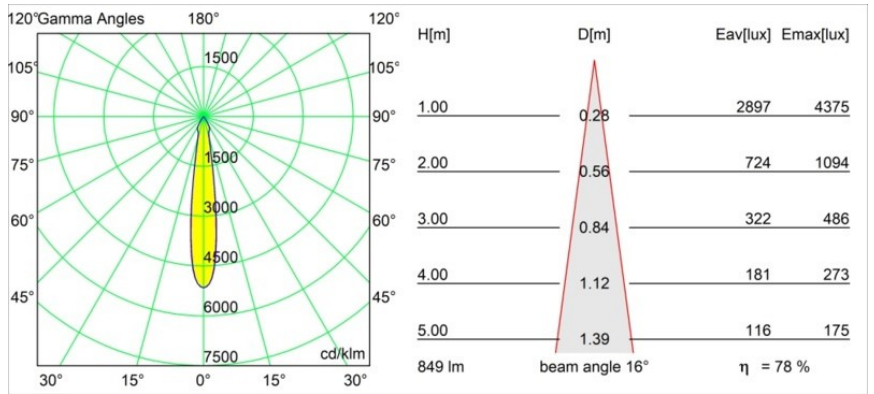

Light distribution & beam diagram