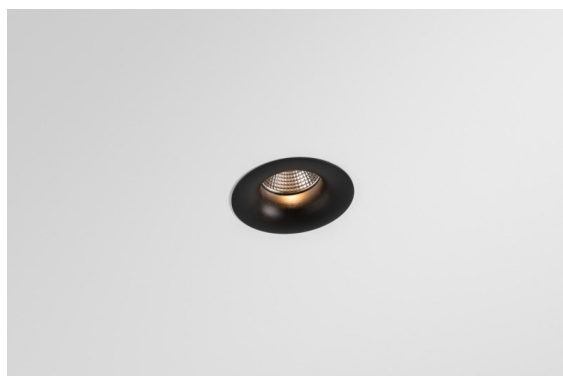

Date
Customer
Project
Type

Smart Cake Recessed 82 1x LED 3000K Spot DE Black Brushed

The 3 original designs, Smart Kup, Lotis and Cake still manage to steal the hearts of interior designers. And this goes for the entire Smart family. Smart's accessibility and extreme versatility are arguably fit for any expression. Mix and match accent lighting, up and downlight, fixed or adjustable, a mosaic of shapes, sizes, colours and mounting options, and create a playful installation.

Specifications

Material	12411743
Light Source Type	LED
LED Type	BRIDGELUX V8G8
LED technology	LED COB
CRI	Min. 90
Colour Temperature	3000K
Lifetime	L80B10 @50,000 Hours
Lamp Included	Yes
Number of Light Sources	1
CIE flux code	100 100 100 100 79
Binning (SDCM)	2
Light Direction	Down
Optic	Reflector
Measured beam angle (°)	16.0
Input Voltage	Constant Current Driver Required
Electrical Class	III
IP Rating	20
Glow wire rating (°C)	960
Indoor/Outdoor	Indoor
Application	Ceiling, Wall
Mounting	Recessed
Cut-out size (mm)	ø70
Mounting depth (mm)	100.0
Distance to Lighted Object (m)	0,1
Primary Colour & Primary Finish	Black, Brushed
Gross weight (g)	260.0
Drive current (mA)	350 500 700
Min. forward voltage (Vf)	13,2 13,7 14,2
Max. forward voltage (Vf)	15,0 15,4 16,0
Connected load (W)	5,0 7,2 10,6
Luminous flux per lamp (lm)	495 670 885
Efficacy (lm/W)	99 93 84
Glare rating	14 15 16
Remark	• 3500K on request

TM30 & CRI diagram

Light distribution & beam diagram

Diagrams

Decorative Accessories

- 12500032** Mask Smart 82 1x Black Structure
- 12500009** Mask Smart 82 1x White Structure
- 12500046** Mask Smart 82 1x Gold Matt
- 12500015** Mask Smart 82 1x Champagne Brushed
- 12500014** Mask Smart 82 1x Bronze Brushed
- 12500043** Mask Smart 82 1x Black Brushed
- 12500016** Mask Smart 82 1x Silver Bronze Brushed