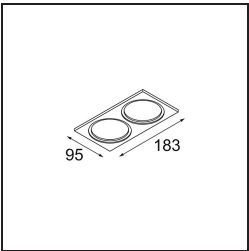

Specifications

Material	12411715
Light Source Type	LED
LED Type	BRIDGELUX V8G8
LED technology	LED COB
CRI	Min. 90
Colour Temperature	3000K
Lifetime	L80B10 @50,000 Hours
Lamp Included	Yes
Number of Light Sources	1
CIE flux code	94 98 100 100 87
Binning (SDCM)	2
Light Direction	Down
Optic	Reflector
Measured beam angle (°)	16.0
Input Voltage	Constant Current Driver Required
Electrical Class	III
IP Rating	20
Glow wire rating (°C)	960
Indoor/Outdoor	Indoor
Application	Ceiling, Wall
Mounting	Recessed
Cut-out size (mm)	ø70
Mounting depth (mm)	100.0
Distance to Lighted Object (m)	0,1
Primary Colour & Primary Finish	Champagne, Brushed
Gross weight (g)	260.0
Drive current (mA)	350 500 700
Min. forward voltage (Vf)	13,2 13,7 14,2
Max. forward voltage (Vf)	15,0 15,4 16,0
Connected load (W)	5,0 7,2 10,6
Luminous flux per lamp (lm)	547 739 977
Efficacy (lm/W)	109 103 92
Glare rating	19 20 21
Remark	• 3500K on request

TM30 & CRI diagram

Light distribution & beam diagram

Decorative Accessories

- 12500032** Mask Smart 82 1x Black Structure
- 12500009** Mask Smart 82 1x White Structure
- 12500046** Mask Smart 82 1x Gold Matt
- 12500015** Mask Smart 82 1x Champagne Brushed
- 12500014** Mask Smart 82 1x Bronze Brushed
- 12500043** Mask Smart 82 1x Black Brushed
- 12500016** Mask Smart 82 1x Silver Bronze Brushed