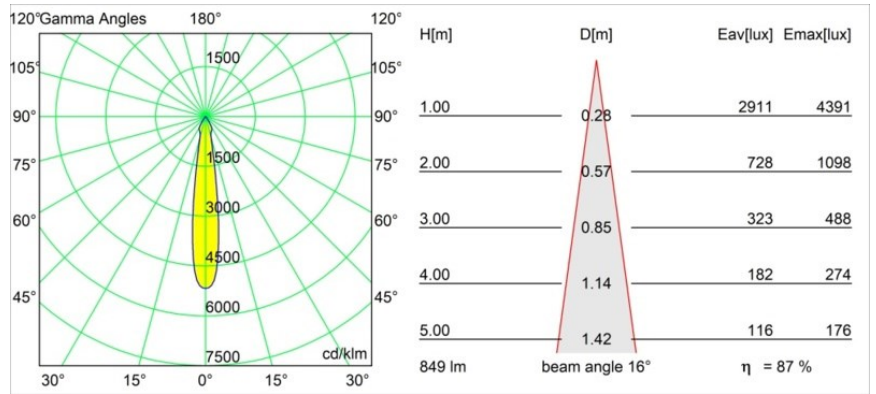

Light distribution & beam diagram