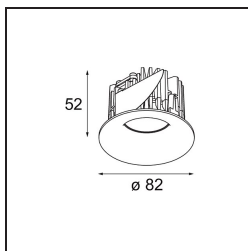

Specifications

Material	12411716
Light Source Type	LED
LED Type	BRIDGELUX V8G8
LED technology	LED COB
CRI	Min. 90
Colour Temperature	3000K
Lifetime	L80B10 @50,000 Hours
Lamp Included	Yes
Number of Light Sources	1
CIE flux code	94 98 100 100 88
Binning (SDCM)	2
Light Direction	Down
Optic	Reflector
Measured beam angle (°)	16.0
Input Voltage	Constant Current Driver Required
Electrical Class	III
IP Rating	20
Glow wire rating (°C)	960
Indoor/Outdoor	Indoor
Application	Ceiling, Wall
Mounting	Recessed
Cut-out size (mm)	ø70
Mounting depth (mm)	100.0
Distance to Lighted Object (m)	0,1
Primary Colour & Primary Finish	Silver Bronze, Brushed
Gross weight (g)	260.0
Drive current (mA)	350 500 700
Min. forward voltage (Vf)	13,2 13,7 14,2
Max. forward voltage (Vf)	15,0 15,4 16,0
Connected load (W)	5,0 7,2 10,6
Luminous flux per lamp (lm)	552 746 986
Efficacy (lm/W)	110 104 93
Glare rating	19 20 21
Remark	• 3500K on request