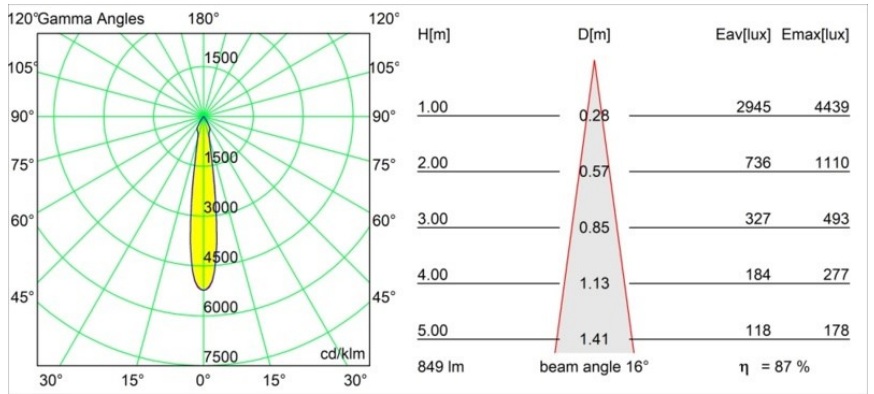

Light distribution & beam diagram