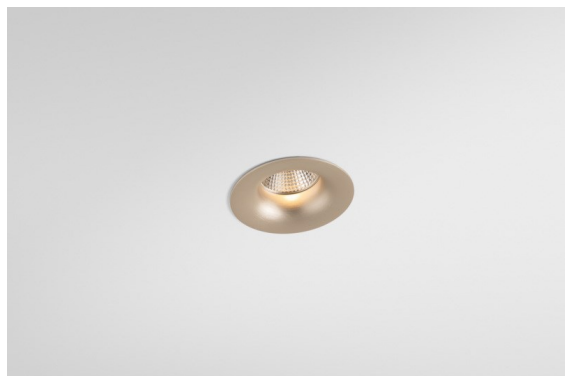

Date
Customer
Project
Type

Smart Cake Recessed 82 1x LED 3000K Spot DE Silver Bronze Brushed

The 3 original designs, Smart Kup, Lotis and Cake still manage to steal the hearts of interior designers. And this goes for the entire Smart family. Smart's accessibility and extreme versatility are arguably fit for any expression. Mix and match accent lighting, up and downlight, fixed or adjustable, a mosaic of shapes, sizes, colours and mounting options, and create a playful installation.

Specifications

Material	12411716
Light Source Type	LED
LED Type	BRIDGELUX V8G8
LED technology	LED COB
CRI	Min. 90
Colour Temperature	3000K
Lifetime	L80B10 @50,000 Hours
Lamp Included	Yes
Number of Light Sources	1
CIE flux code	94 98 100 100 88
Binning (SDCM)	2
Light Direction	Down
Optic	Reflector
Measured beam angle (°)	16.0
Input Voltage	Constant Current Driver Required
Electrical Class	III
IP Rating	20
Glow wire rating (°C)	960
Indoor/Outdoor	Indoor
Application	Ceiling, Wall
Mounting	Recessed
Cut-out size (mm)	ø70
Mounting depth (mm)	100.0
Distance to Lighted Object (m)	0,1
Primary Colour & Primary Finish	Silver Bronze, Brushed
Gross weight (g)	260.0
Drive current (mA)	350 500 700
Min. forward voltage (Vf)	13,2 13,7 14,2
Max. forward voltage (Vf)	15,0 15,4 16,0
Connected load (W)	5,0 7,2 10,6
Luminous flux per lamp (lm)	552 746 986
Efficacy (lm/W)	110 104 93
Glare rating	19 20 21
Remark	• 3500K on request

TM30 & CRI diagram

Light distribution & beam diagram

Decorative Accessories

- 12500032** Mask Smart 82 1x Black Structure
- 12500009** Mask Smart 82 1x White Structure
- 12500046** Mask Smart 82 1x Gold Matt
- 12500015** Mask Smart 82 1x Champagne Brushed
- 12500014** Mask Smart 82 1x Bronze Brushed
- 12500043** Mask Smart 82 1x Black Brushed
- 12500016** Mask Smart 82 1x Silver Bronze Brushed