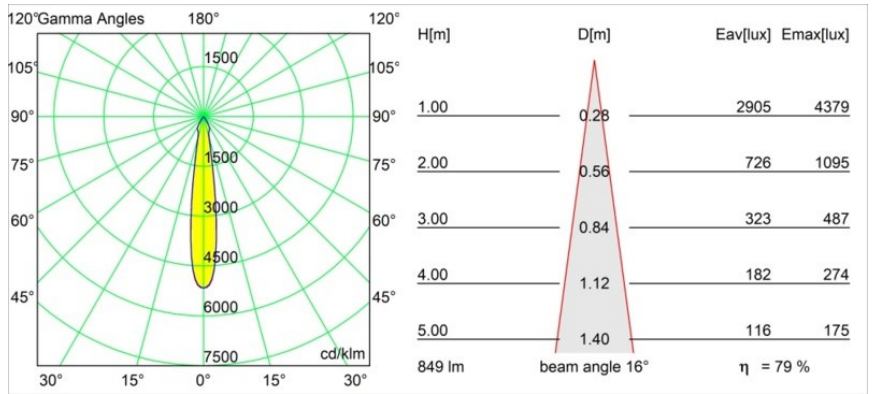

Light distribution & beam diagram