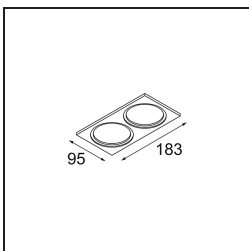

Date
Customer
Project
Type

Smart Cake Recessed 82 1x LED 2700K Spot DE Black Brushed

Specifications

Material	12411643
Light Source Type	LED
LED Type	BRIDGELUX V8G8
LED technology	LED COB
CRI	Min. 90
Colour Temperature	2700K
Lifetime	L80B10 @50,000 Hours
Lamp Included	Yes
Number of Light Sources	1
CIE flux code	100 100 100 100 79
Binning (SDCM)	2
Light Direction	Down
Optic	Reflector
Measured beam angle (°)	16.0
Input Voltage	Constant Current Driver Required
Electrical Class	III
IP Rating	20
Glow wire rating (°C)	960
Indoor/Outdoor	Indoor
Application	Ceiling, Wall
Mounting	Recessed
Cut-out size (mm)	ø70
Mounting depth (mm)	100.0
Distance to Lighted Object (m)	0,1
Primary Colour & Primary Finish	Black, Brushed
Gross weight (g)	260.0
Drive current (mA)	350 500 700
Min. forward voltage (Vf)	13,2 13,7 14,2
Max. forward voltage (Vf)	15,0 15,4 16,0
Connected load (W)	5,0 7,2 10,6
Luminous flux per lamp (lm)	474 641 847
Efficacy (lm/W)	95 89 80
Glare rating	14 15 16
Remark	• 3500K on request

TM30 & CRI diagram

Light distribution & beam diagram

Diagrams

Decorative Accessories

- 12500032** Mask Smart 82 1x Black Structure
- 12500009** Mask Smart 82 1x White Structure
- 12500046** Mask Smart 82 1x Gold Matt
- 12500015** Mask Smart 82 1x Champagne Brushed
- 12500014** Mask Smart 82 1x Bronze Brushed
- 12500043** Mask Smart 82 1x Black Brushed
- 12500016** Mask Smart 82 1x Silver Bronze Brushed