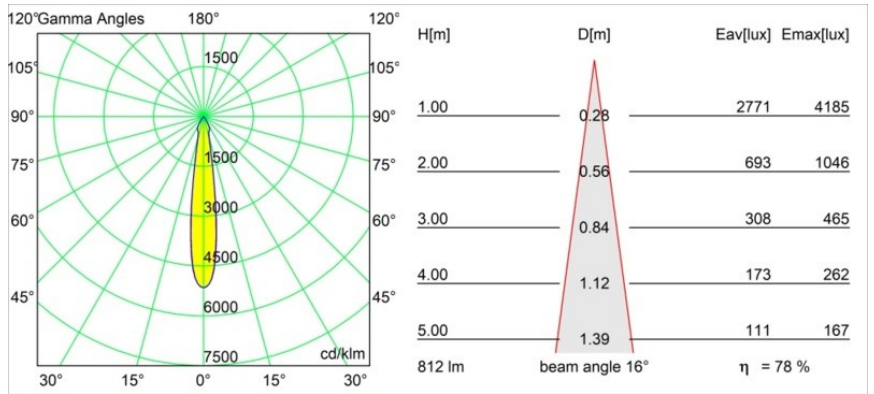

Light distribution & beam diagram