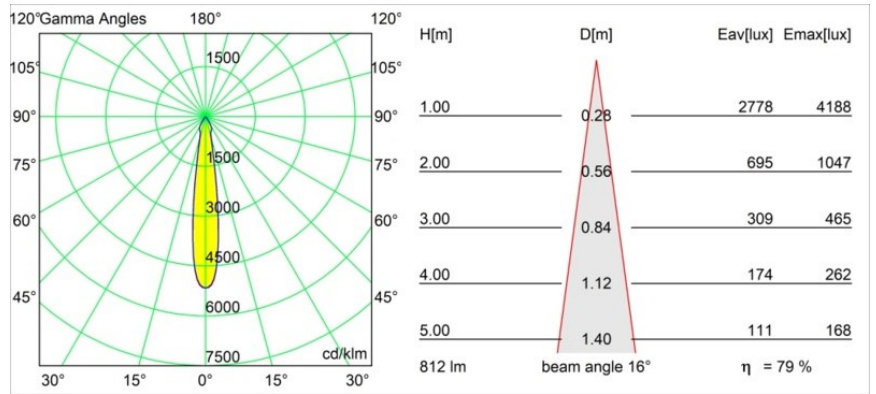

Light distribution & beam diagram