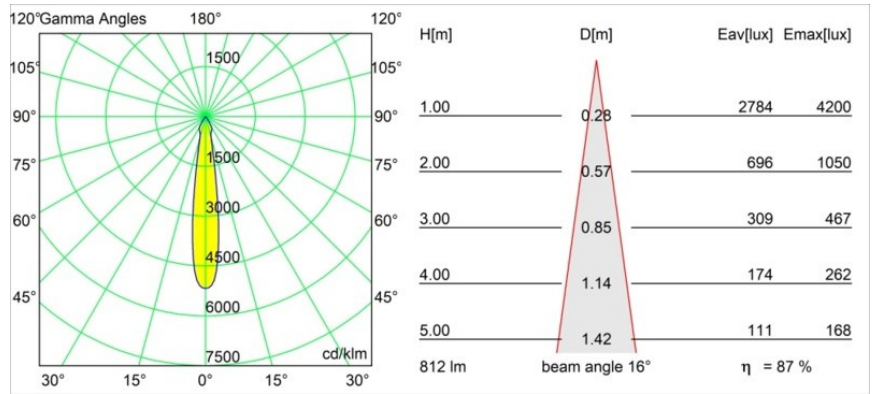

Light distribution & beam diagram