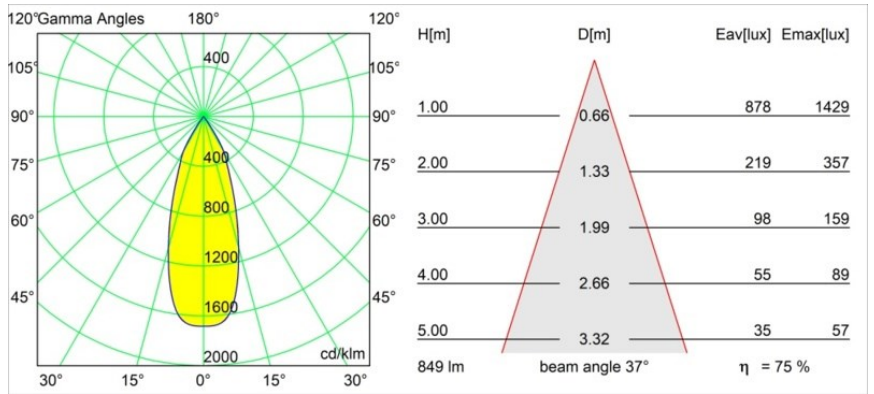

Light distribution & beam diagram