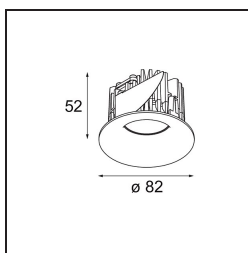

Date
Customer
Project
Type

Smart Cake Recessed 82 1x LED 3000K Flood DE Black Brushed

Specifications

Material	12411543
Light Source Type	LED
LED Type	BRIDGELUX V8G8
LED technology	LED COB
CRI	Min. 90
Colour Temperature	3000K
Lifetime	L80B10 @50,000 Hours
Lamp Included	Yes
Number of Light Sources	1
CIE flux code	100 100 100 100 75
Binning (SDCM)	2
Light Direction	Down
Optic	Reflector
Measured beam angle (°)	37.0
Input Voltage	Constant Current Driver Required
Electrical Class	III
IP Rating	20
Glow wire rating (°C)	960
Indoor/Outdoor	Indoor
Application	Ceiling, Wall
Mounting	Recessed
Cut-out size (mm)	ø70
Mounting depth (mm)	100.0
Distance to Lighted Object (m)	0,1
Primary Colour & Primary Finish	Black, Brushed
Gross weight (g)	260.0
Drive current (mA)	350 500 700
Min. forward voltage (Vf)	13,2 13,7 14,2
Max. forward voltage (Vf)	15,0 15,4 16,0
Connected load (W)	5,0 7,2 10,6
Luminous flux per lamp (lm)	473 640 845
Efficacy (lm/W)	95 89 80
Glare rating	14 15 16
Remark	• 3500K on request