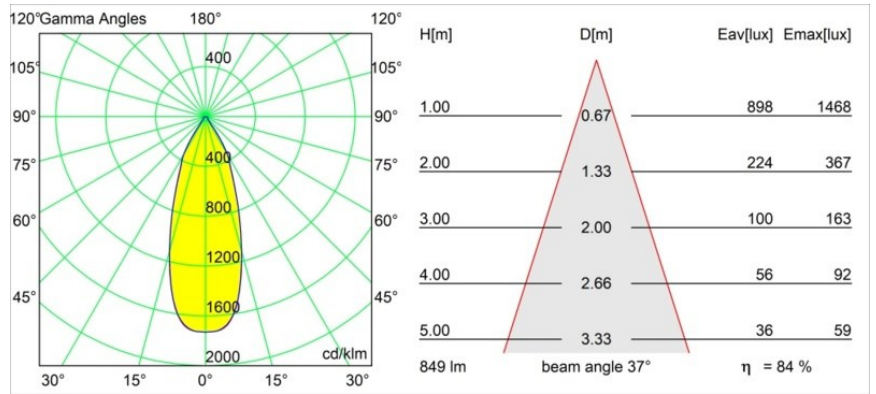

Light distribution & beam diagram