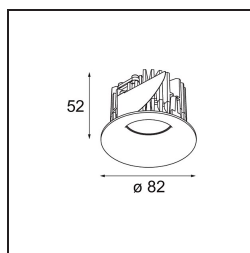

Specifications

Material	12411516
Light Source Type	LED
LED Type	BRIDGELUX V8G8
LED technology	LED COB
CRI	Min. 90
Colour Temperature	3000K
Lifetime	L80B10 @50,000 Hours
Lamp Included	Yes
Number of Light Sources	1
CIE flux code	93 97 100 100 85
Binning (SDCM)	2
Light Direction	Down
Optic	Reflector
Measured beam angle (°)	37.0
Input Voltage	Constant Current Driver Required
Electrical Class	III
IP Rating	20
Glow wire rating (°C)	960
Indoor/Outdoor	Indoor
Application	Ceiling, Wall
Mounting	Recessed
Cut-out size (mm)	ø70
Mounting depth (mm)	100.0
Distance to Lighted Object (m)	0,1
Primary Colour & Primary Finish	Silver Bronze, Brushed
Gross weight (g)	260.0
Drive current (mA)	350 500 700
Min. forward voltage (Vf)	13,2 13,7 14,2
Max. forward voltage (Vf)	15,0 15,4 16,0
Connected load (W)	5,0 7,2 10,6
Luminous flux per lamp (lm)	532 719 951
Efficacy (lm/W)	106 100 90
Glare rating	20 21 22
Remark	• 3500K on request