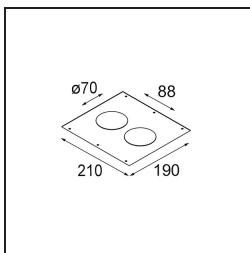

Installation Accessories

- 12500230** Ring Recessed 82 1x

- 10889830** Installation Housing 192x190x130

12290130 Plaster Kit 190X190 - 70 1x

12291030 Plaster Kit 210x190 - 70 2x

Choose a required accessory