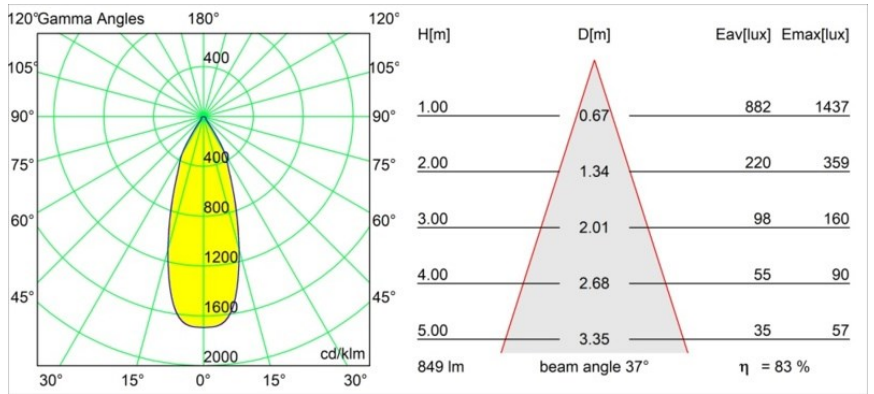

Light distribution & beam diagram