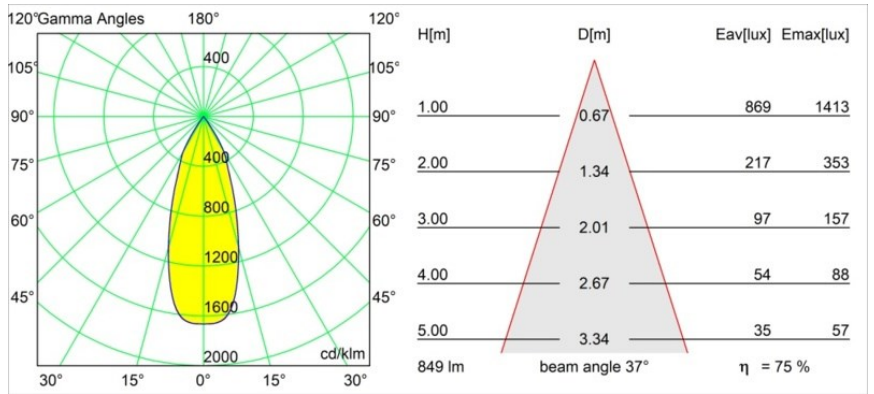

Light distribution & beam diagram