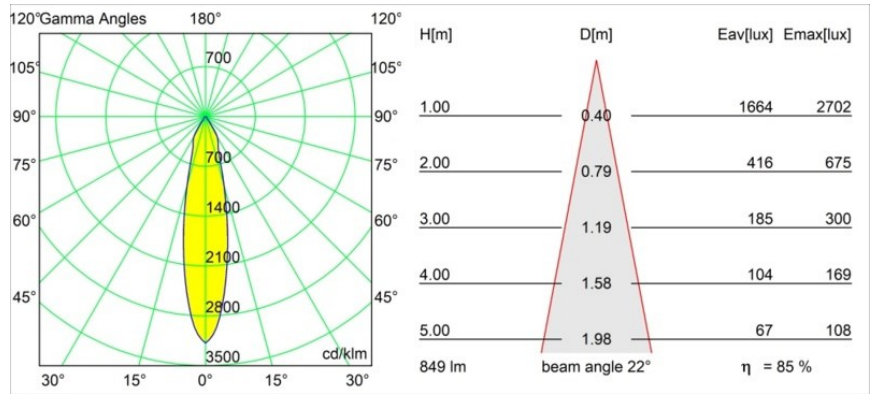

Light distribution & beam diagram