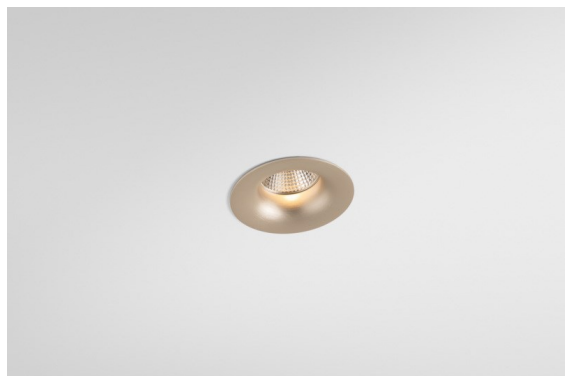

Date
Customer
Project
Type

*Smart Cake Recessed 82 1x LED 3000K Medium DE Silver Bronze Brushed*

The 3 original designs, Smart Kup, Lotis and Cake still manage to steal the hearts of interior designers. And this goes for the entire Smart family. Smart's accessibility and extreme versatility are arguably fit for any expression. Mix and match accent lighting, up and downlight, fixed or adjustable, a mosaic of shapes, sizes, colours and mounting options, and create a playful installation.

### Specifications

Material	12411416
Light Source Type	LED
LED Type	BRIDGELUX V8G8
LED technology	LED COB
CRI	Min. 90
Colour Temperature	3000K
Lifetime	L80B10 @50,000 Hours
Lamp Included	Yes
Number of Light Sources	1
CIE flux code	93 97 100 100 85
Binning (SDCM)	2
Light Direction	Down
Optic	Reflector
Measured beam angle (°)	22.0
Input Voltage	Constant Current Driver Required
Electrical Class	III
IP Rating	20
Glow wire rating (°C)	960
Indoor/Outdoor	Indoor
Application	Ceiling, Wall
Mounting	Recessed
Cut-out size (mm)	ø70
Mounting depth (mm)	100.0
Distance to Lighted Object (m)	0,1
Primary Colour & Primary Finish	Silver Bronze, Brushed
Gross weight (g)	260.0
Drive current (mA)	350      500      700
Min. forward voltage (Vf)	13,2      13,7      14,2
Max. forward voltage (Vf)	15,0      15,4      16,0
Connected load (W)	5,0      7,2      10,6
Luminous flux per lamp (lm)	535      723      956
Efficacy (lm/W)	107      100      90
Glare rating	20      21      22
Remark	• 3500K on request

**TM30 & CRI diagram**

**Light distribution & beam diagram**

**Decorative Accessories**

- 12500032** Mask Smart 82 1x Black Structure
- 12500009** Mask Smart 82 1x White Structure
- 12500046** Mask Smart 82 1x Gold Matt
- 12500015** Mask Smart 82 1x Champagne Brushed
- 12500014** Mask Smart 82 1x Bronze Brushed
- 12500043** Mask Smart 82 1x Black Brushed
- 12500016** Mask Smart 82 1x Silver Bronze Brushed