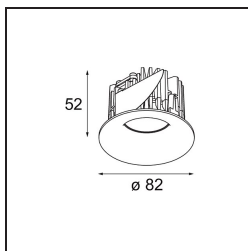

### Specifications

Material	12411416
Light Source Type	LED
LED Type	BRIDGELUX V8G8
LED technology	LED COB
CRI	Min. 90
Colour Temperature	3000K
Lifetime	L80B10 @50,000 Hours
Lamp Included	Yes
Number of Light Sources	1
CIE flux code	93 97 100 100 85
Binning (SDCM)	2
Light Direction	Down
Optic	Reflector
Measured beam angle (°)	22.0
Input Voltage	Constant Current Driver Required
Electrical Class	III
IP Rating	20
Glow wire rating (°C)	960
Indoor/Outdoor	Indoor
Application	Ceiling, Wall
Mounting	Recessed
Cut-out size (mm)	ø70
Mounting depth (mm)	100.0
Distance to Lighted Object (m)	0,1
Primary Colour & Primary Finish	Silver Bronze, Brushed
Gross weight (g)	260.0
Drive current (mA)	350      500      700
Min. forward voltage (Vf)	13,2      13,7      14,2
Max. forward voltage (Vf)	15,0      15,4      16,0
Connected load (W)	5,0      7,2      10,6
Luminous flux per lamp (lm)	535      723      956
Efficacy (lm/W)	107      100      90
Glare rating	20      21      22
Remark	• 3500K on request