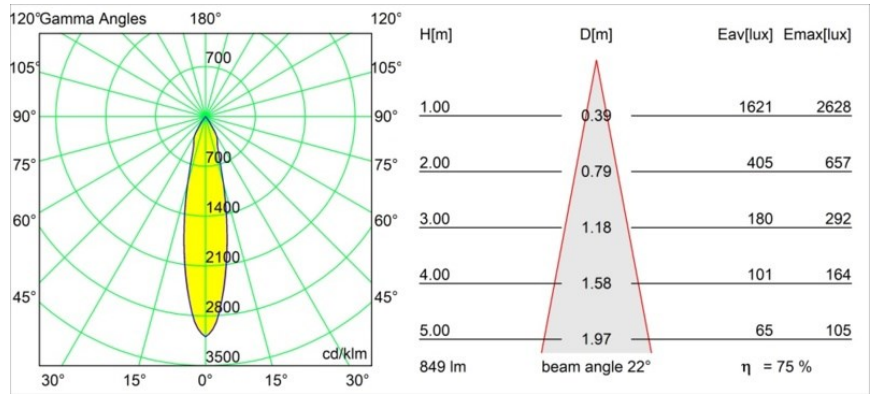

Light distribution & beam diagram