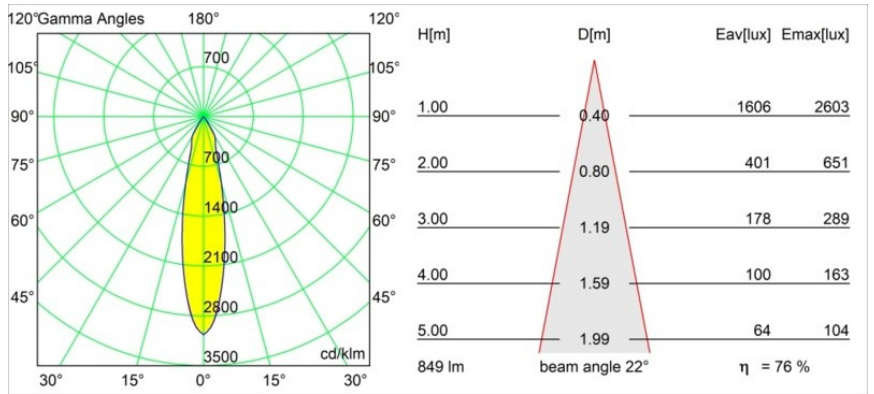

Light distribution & beam diagram