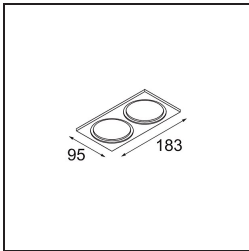

Specifications

Material	12411414
Light Source Type	LED
LED Type	BRIDGELUX V8G8
LED technology	LED COB
CRI	Min. 90
Colour Temperature	3000K
Lifetime	L80B10 @50,000 Hours
Lamp Included	Yes
Number of Light Sources	1
CIE flux code	99 100 100 100 76
Binning (SDCM)	2
Light Direction	Down
Optic	Reflector
Measured beam angle (°)	22.0
Input Voltage	Constant Current Driver Required
Electrical Class	III
IP Rating	20
Glow wire rating (°C)	960
Indoor/Outdoor	Indoor
Application	Ceiling, Wall
Mounting	Recessed
Cut-out size (mm)	ø70
Mounting depth (mm)	100.0
Distance to Lighted Object (m)	0,1
Primary Colour & Primary Finish	Bronze, Brushed
Gross weight (g)	260.0
Drive current (mA)	350 500 700
Min. forward voltage (Vf)	13,2 13,7 14,2
Max. forward voltage (Vf)	15,0 15,4 16,0
Connected load (W)	5,0 7,2 10,6
Luminous flux per lamp (lm)	478 646 853
Efficacy (lm/W)	96 90 80
Glare rating	15 16 17
Remark	• 3500K on request

TM30 & CRI diagram

Light distribution & beam diagram

Diagrams

Decorative Accessories

- 12500032** Mask Smart 82 1x Black Structure
- 12500009** Mask Smart 82 1x White Structure
- 12500046** Mask Smart 82 1x Gold Matt
- 12500015** Mask Smart 82 1x Champagne Brushed
- 12500014** Mask Smart 82 1x Bronze Brushed
- 12500043** Mask Smart 82 1x Black Brushed
- 12500016** Mask Smart 82 1x Silver Bronze Brushed