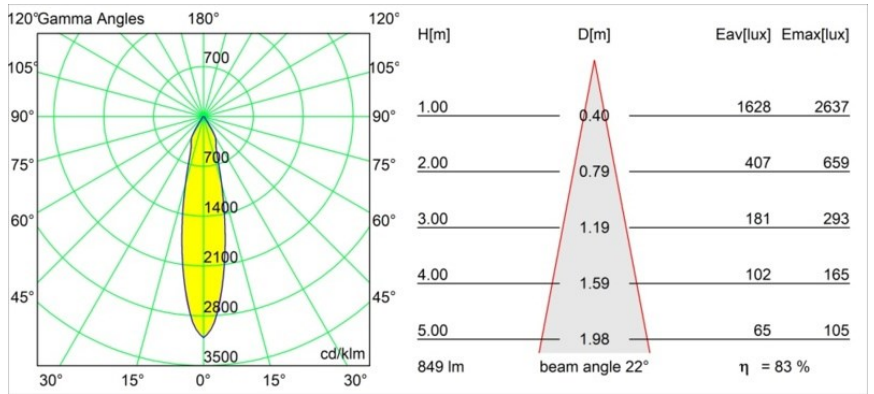

Light distribution & beam diagram