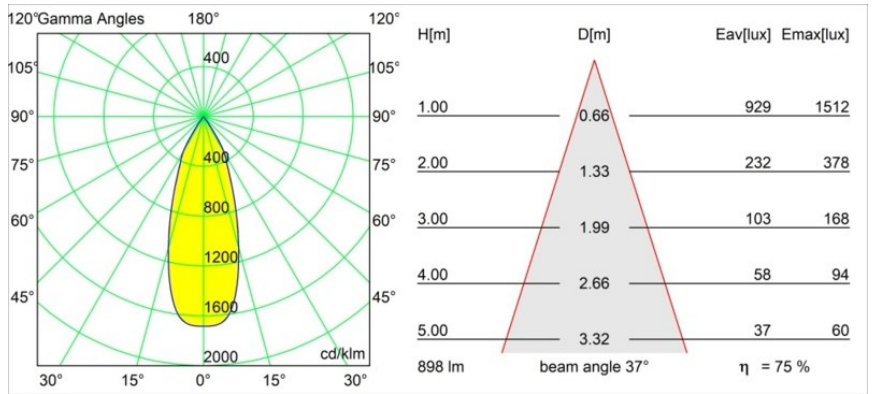

Light distribution & beam diagram