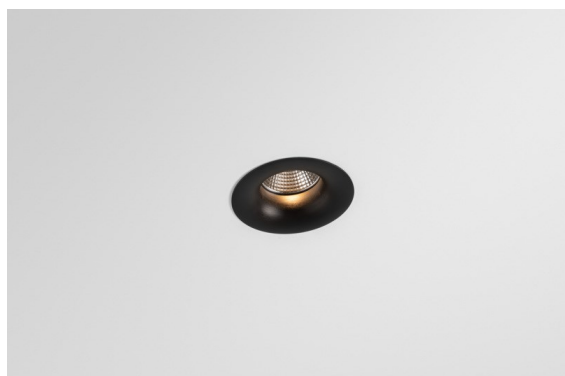

Date
Customer
Project
Type

Smart Cake Recessed 82 1x LED 4000K Flood DE Black Brushed

The 3 original designs, Smart Kup, Lotis and Cake still manage to steal the hearts of interior designers. And this goes for the entire Smart family. Smart's accessibility and extreme versatility are arguably fit for any expression. Mix and match accent lighting, up and downlight, fixed or adjustable, a mosaic of shapes, sizes, colours and mounting options, and create a playful installation.

Specifications

Material	12411343
Light Source Type	LED
LED Type	BRIDGELUX V8G8
LED technology	LED COB
CRI	Min. 90
Colour Temperature	4000K
Lifetime	L80B10 @50,000 Hours
Lamp Included	Yes
Number of Light Sources	1
CIE flux code	100 100 100 100 75
Binning (SDCM)	2
Light Direction	Down
Optic	Reflector
Measured beam angle (°)	37.0
Input Voltage	Constant Current Driver Required
Electrical Class	III
IP Rating	20
Glow wire rating (°C)	960
Indoor/Outdoor	Indoor
Application	Ceiling, Wall
Mounting	Recessed
Cut-out size (mm)	ø70
Mounting depth (mm)	100.0
Distance to Lighted Object (m)	0,1
Primary Colour & Primary Finish	Black, Brushed
Gross weight (g)	260.0
Drive current (mA)	350 500 700
Min. forward voltage (Vf)	13,2 13,7 14,2
Max. forward voltage (Vf)	15,0 15,4 16,0
Connected load (W)	5,0 7,2 10,6
Luminous flux per lamp (lm)	500 677 894
Efficacy (lm/W)	100 94 84
Glare rating	15 16 17
Remark	• 3500K on request

TM30 & CRI diagram

Light distribution & beam diagram

Diagrams

Decorative Accessories

- 12500032** Mask Smart 82 1x Black Structure
- 12500009** Mask Smart 82 1x White Structure
- 12500046** Mask Smart 82 1x Gold Matt
- 12500015** Mask Smart 82 1x Champagne Brushed
- 12500014** Mask Smart 82 1x Bronze Brushed
- 12500043** Mask Smart 82 1x Black Brushed
- 12500016** Mask Smart 82 1x Silver Bronze Brushed