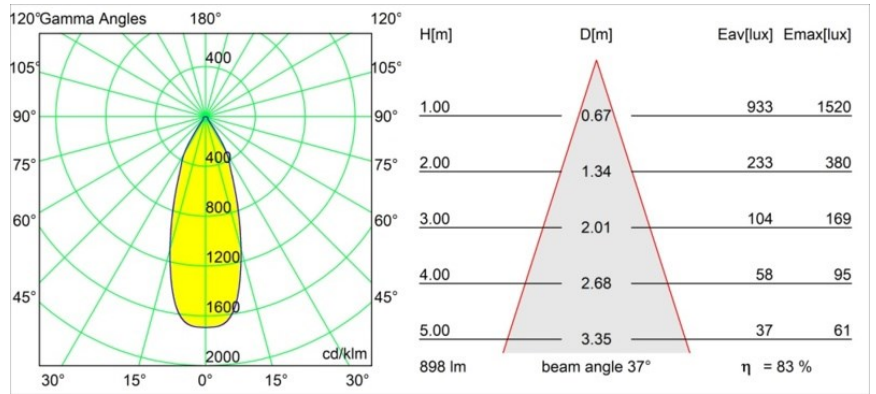

Light distribution & beam diagram