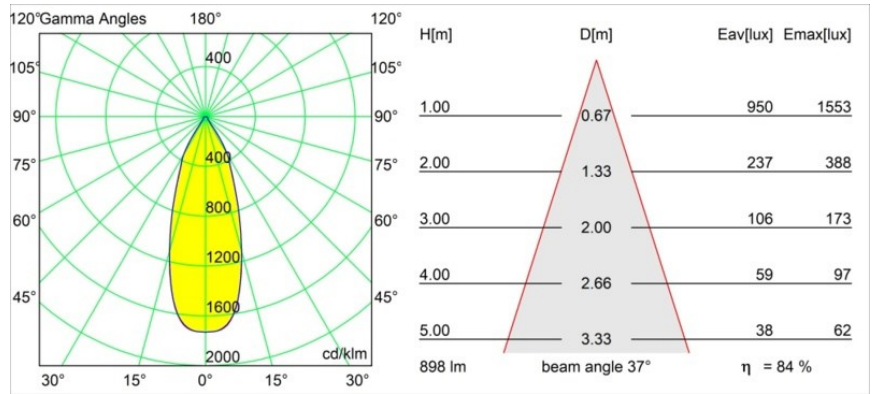

Light distribution & beam diagram