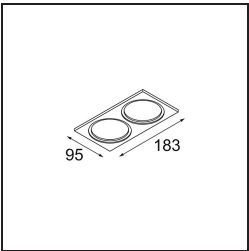

Specifications

Material	12411316
Light Source Type	LED
LED Type	BRIDGELUX V8G8
LED technology	LED COB
CRI	Min. 90
Colour Temperature	4000K
Lifetime	L80B10 @50,000 Hours
Lamp Included	Yes
Number of Light Sources	1
CIE flux code	93 97 100 100 85
Binning (SDCM)	2
Light Direction	Down
Optic	Reflector
Measured beam angle (°)	37.0
Input Voltage	Constant Current Driver Required
Electrical Class	III
IP Rating	20
Glow wire rating (°C)	960
Indoor/Outdoor	Indoor
Application	Ceiling, Wall
Mounting	Recessed
Cut-out size (mm)	ø70
Mounting depth (mm)	100.0
Distance to Lighted Object (m)	0,1
Primary Colour & Primary Finish	Silver Bronze, Brushed
Gross weight (g)	260.0
Drive current (mA)	350 500 700
Min. forward voltage (Vf)	13,2 13,7 14,2
Max. forward voltage (Vf)	15,0 15,4 16,0
Connected load (W)	5,0 7,2 10,6
Luminous flux per lamp (lm)	563 761 1006
Efficacy (lm/W)	113 106 95
Glare rating	20 21 22
Remark	• 3500K on request

TM30 & CRI diagram

Light distribution & beam diagram

Diagrams

Decorative Accessories

- 12500032** Mask Smart 82 1x Black Structure
- 12500009** Mask Smart 82 1x White Structure
- 12500046** Mask Smart 82 1x Gold Matt
- 12500015** Mask Smart 82 1x Champagne Brushed
- 12500014** Mask Smart 82 1x Bronze Brushed
- 12500043** Mask Smart 82 1x Black Brushed
- 12500016** Mask Smart 82 1x Silver Bronze Brushed