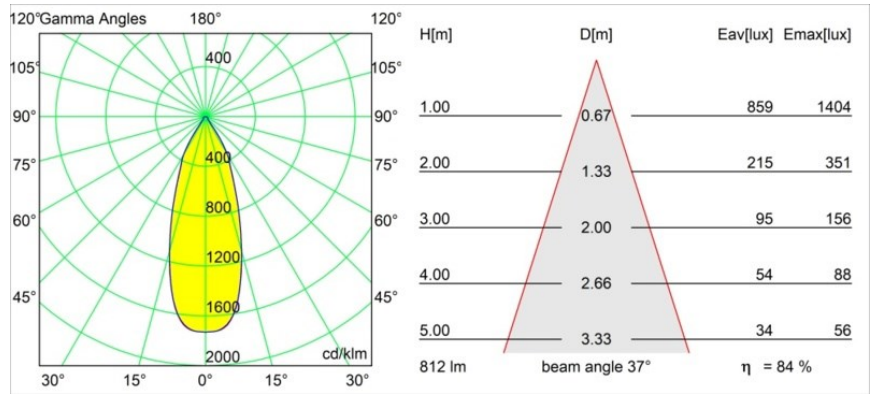

Light distribution & beam diagram