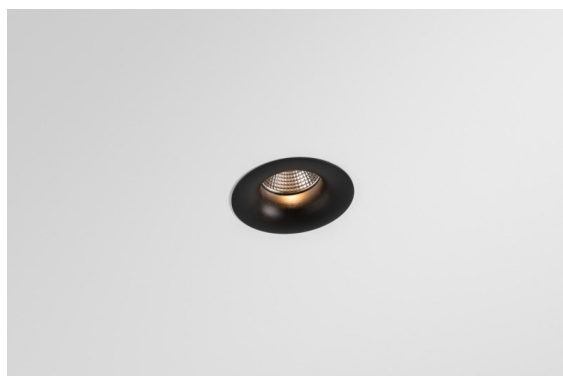

Date
Customer
Project
Type

Smart Cake Recessed 82 1x LED 2700K Flood DE Black Brushed

The 3 original designs, Smart Kup, Lotis and Cake still manage to steal the hearts of interior designers. And this goes for the entire Smart family. Smart's accessibility and extreme versatility are arguably fit for any expression. Mix and match accent lighting, up and downlight, fixed or adjustable, a mosaic of shapes, sizes, colours and mounting options, and create a playful installation.

Specifications

Material	12411243
Light Source Type	LED
LED Type	BRIDGELUX V8G8
LED technology	LED COB
CRI	Min. 90
Colour Temperature	2700K
Lifetime	L80B10 @50,000 Hours
Lamp Included	Yes
Number of Light Sources	1
CIE flux code	100 100 100 100 75
Binning (SDCM)	2
Light Direction	Down
Optic	Reflector
Measured beam angle (°)	37.0
Input Voltage	Constant Current Driver Required
Electrical Class	III
IP Rating	20
Glow wire rating (°C)	960
Indoor/Outdoor	Indoor
Application	Ceiling, Wall
Mounting	Recessed
Cut-out size (mm)	ø70
Mounting depth (mm)	100.0
Distance to Lighted Object (m)	0,1
Primary Colour & Primary Finish	Black, Brushed
Gross weight (g)	260.0
Drive current (mA)	350 500 700
Min. forward voltage (Vf)	13,2 13,7 14,2
Max. forward voltage (Vf)	15,0 15,4 16,0
Connected load (W)	5,0 7,2 10,6
Luminous flux per lamp (lm)	453 612 808
Efficacy (lm/W)	91 85 76
Glare rating	14 15 16
Remark	• 3500K on request

TM30 & CRI diagram

Light distribution & beam diagram

Diagrams

Decorative Accessories

- 12500032** Mask Smart 82 1x Black Structure
- 12500009** Mask Smart 82 1x White Structure
- 12500046** Mask Smart 82 1x Gold Matt
- 12500015** Mask Smart 82 1x Champagne Brushed
- 12500014** Mask Smart 82 1x Bronze Brushed
- 12500043** Mask Smart 82 1x Black Brushed
- 12500016** Mask Smart 82 1x Silver Bronze Brushed