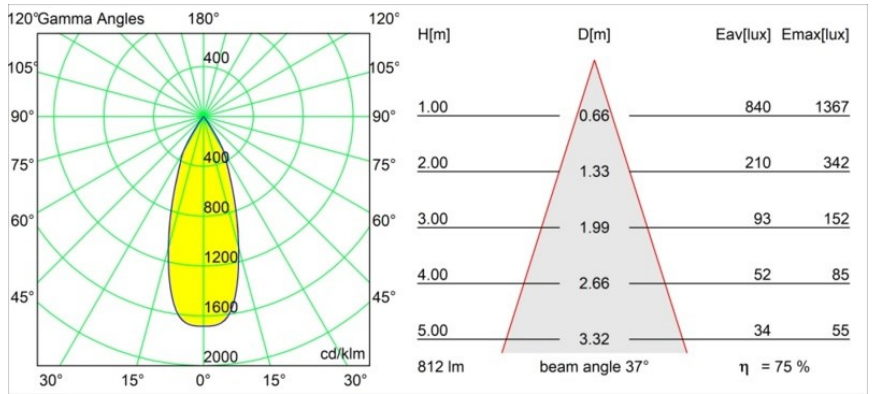

Light distribution & beam diagram