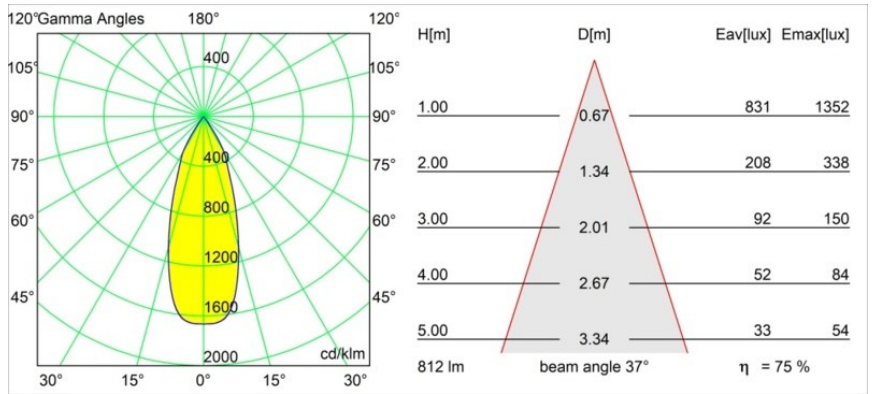

Light distribution & beam diagram