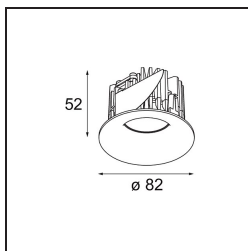

Specifications

Material	12411214
Light Source Type	LED
LED Type	BRIDGELUX V8G8
LED technology	LED COB
CRI	Min. 90
Colour Temperature	2700K
Lifetime	L80B10 @50,000 Hours
Lamp Included	Yes
Number of Light Sources	1
CIE flux code	99 100 100 100 76
Binning (SDCM)	2
Light Direction	Down
Optic	Reflector
Measured beam angle (°)	37.0
Input Voltage	Constant Current Driver Required
Electrical Class	III
IP Rating	20
Glow wire rating (°C)	960
Indoor/Outdoor	Indoor
Application	Ceiling, Wall
Mounting	Recessed
Cut-out size (mm)	ø70
Mounting depth (mm)	100.0
Distance to Lighted Object (m)	0,1
Primary Colour & Primary Finish	Bronze, Brushed
Gross weight (g)	260.0
Drive current (mA)	350 500 700
Min. forward voltage (Vf)	13.2 13.7 14.2
Max. forward voltage (Vf)	15.0 15.4 16.0
Connected load (W)	5.0 7.2 10.6
Luminous flux per lamp (lm)	456 615 813
Efficacy (lm/W)	91 85 77
Glare rating	15 16 17
Remark	• 3500K on request