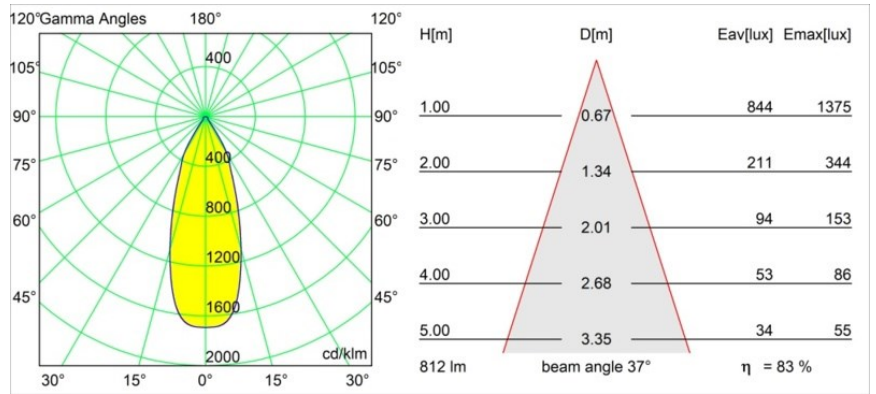

Light distribution & beam diagram