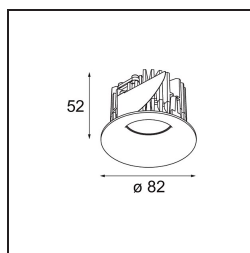

Specifications

Material	12411143
Light Source Type	LED
LED Type	BRIDGELUX V8G8
LED technology	LED COB
CRI	Min. 90
Colour Temperature	4000K
Lifetime	L80B10 @50,000 Hours
Lamp Included	Yes
Number of Light Sources	1
CIE flux code	100 100 100 100 75
Binning (SDCM)	2
Light Direction	Down
Optic	Reflector
Measured beam angle (°)	22.0
Input Voltage	Constant Current Driver Required
Electrical Class	III
IP Rating	20
Glow wire rating (°C)	960
Indoor/Outdoor	Indoor
Application	Ceiling, Wall
Mounting	Recessed
Cut-out size (mm)	ø70
Mounting depth (mm)	100.0
Distance to Lighted Object (m)	0,1
Primary Colour & Primary Finish	Black, Brushed
Gross weight (g)	260.0
Drive current (mA)	350 500 700
Min. forward voltage (Vf)	13,2 13,7 14,2
Max. forward voltage (Vf)	15,0 15,4 16,0
Connected load (W)	5,0 7,2 10,6
Luminous flux per lamp (lm)	501 677 895
Efficacy (lm/W)	100 94 84
Glare rating	14 15 16
Remark	• 3500K on request