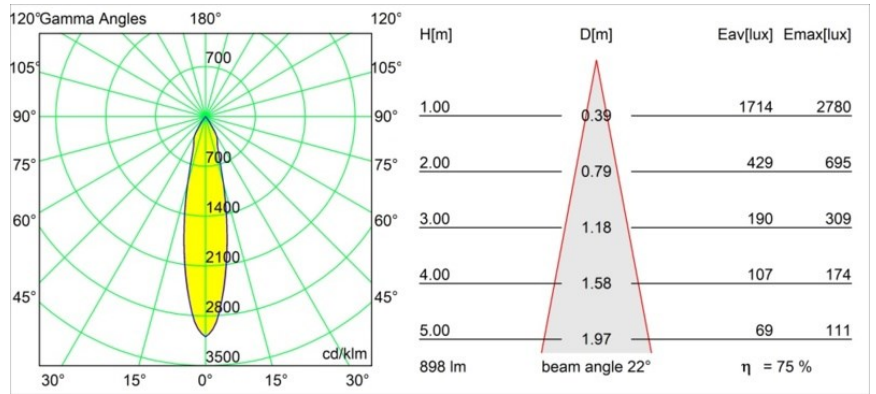

Light distribution & beam diagram