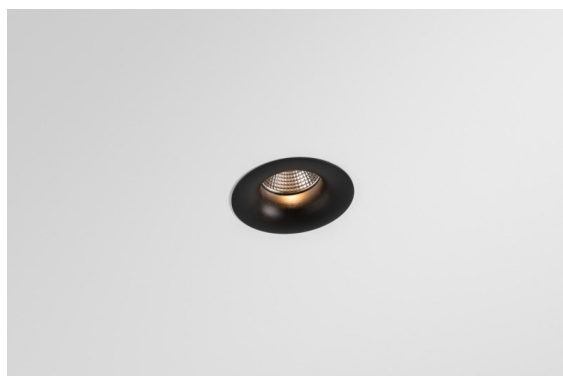

Date
Customer
Project
Type

Smart Cake Recessed 82 1x LED 4000K Medium DE Black Brushed

The 3 original designs, Smart Kup, Lotis and Cake still manage to steal the hearts of interior designers. And this goes for the entire Smart family. Smart's accessibility and extreme versatility are arguably fit for any expression. Mix and match accent lighting, up and downlight, fixed or adjustable, a mosaic of shapes, sizes, colours and mounting options, and create a playful installation.

Specifications

Material	12411143
Light Source Type	LED
LED Type	BRIDGELUX V8G8
LED technology	LED COB
CRI	Min. 90
Colour Temperature	4000K
Lifetime	L80B10 @50,000 Hours
Lamp Included	Yes
Number of Light Sources	1
CIE flux code	100 100 100 100 75
Binning (SDCM)	2
Light Direction	Down
Optic	Reflector
Measured beam angle (°)	22.0
Input Voltage	Constant Current Driver Required
Electrical Class	III
IP Rating	20
Glow wire rating (°C)	960
Indoor/Outdoor	Indoor
Application	Ceiling, Wall
Mounting	Recessed
Cut-out size (mm)	ø70
Mounting depth (mm)	100.0
Distance to Lighted Object (m)	0,1
Primary Colour & Primary Finish	Black, Brushed
Gross weight (g)	260.0
Drive current (mA)	350 500 700
Min. forward voltage (Vf)	13,2 13,7 14,2
Max. forward voltage (Vf)	15,0 15,4 16,0
Connected load (W)	5,0 7,2 10,6
Luminous flux per lamp (lm)	501 677 895
Efficacy (lm/W)	100 94 84
Glare rating	14 15 16
Remark	• 3500K on request

TM30 & CRI diagram

Light distribution & beam diagram

Diagrams

Decorative Accessories

- 12500032** Mask Smart 82 1x Black Structure
- 12500009** Mask Smart 82 1x White Structure
- 12500046** Mask Smart 82 1x Gold Matt
- 12500015** Mask Smart 82 1x Champagne Brushed
- 12500014** Mask Smart 82 1x Bronze Brushed
- 12500043** Mask Smart 82 1x Black Brushed
- 12500016** Mask Smart 82 1x Silver Bronze Brushed