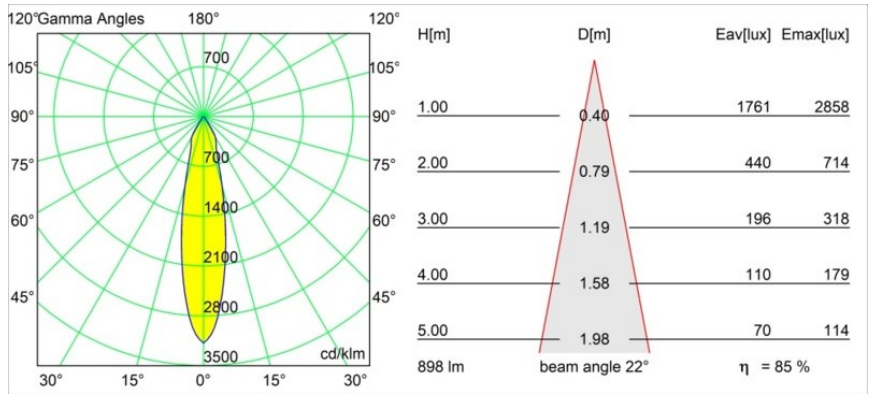

Light distribution & beam diagram