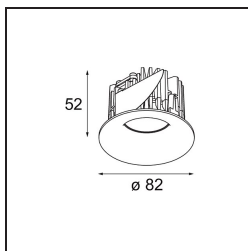

**Specifications**

Material	12411116
Light Source Type	LED
LED Type	BRIDGELUX V8G8
LED technology	LED COB
CRI	Min. 90
Colour Temperature	4000K
Lifetime	L80B10 @50,000 Hours
Lamp Included	Yes
Number of Light Sources	1
CIE flux code	93 97 100 100 85
Binning (SDCM)	2
Light Direction	Down
Optic	Reflector
Measured beam angle (°)	22.0
Input Voltage	Constant Current Driver Required
Electrical Class	III
IP Rating	20
Glow wire rating (°C)	960
Indoor/Outdoor	Indoor
Application	Ceiling, Wall
Mounting	Recessed
Cut-out size (mm)	ø70
Mounting depth (mm)	100.0
Distance to Lighted Object (m)	0,1
Primary Colour & Primary Finish	Silver Bronze, Brushed
Gross weight (g)	260.0
Drive current (mA)	350      500      700
Min. forward voltage (Vf)	13,2      13,7      14,2
Max. forward voltage (Vf)	15,0      15,4      16,0
Connected load (W)	5,0      7,2      10,6
Luminous flux per lamp (lm)	566      765      1011
Efficacy (lm/W)	113      106      95
Glare rating	20      21      22
Remark	• 3500K on request