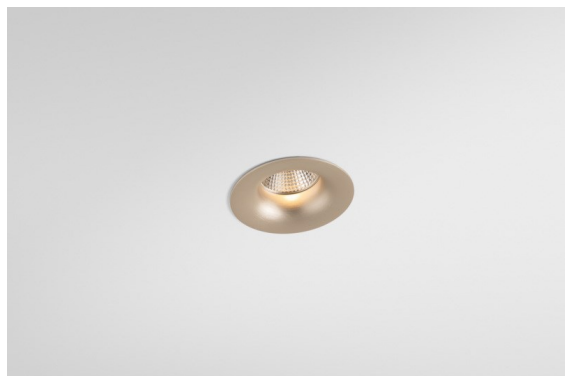

Date
Customer
Project
Type

*Smart Cake Recessed 82 1x LED 4000K Medium DE Silver Bronze Brushed*

The 3 original designs, Smart Kup, Lotis and Cake still manage to steal the hearts of interior designers. And this goes for the entire Smart family. Smart's accessibility and extreme versatility are arguably fit for any expression. Mix and match accent lighting, up and downlight, fixed or adjustable, a mosaic of shapes, sizes, colours and mounting options, and create a playful installation.

**Specifications**

Material	12411116
Light Source Type	LED
LED Type	BRIDGELUX V8G8
LED technology	LED COB
CRI	Min. 90
Colour Temperature	4000K
Lifetime	L80B10 @50,000 Hours
Lamp Included	Yes
Number of Light Sources	1
CIE flux code	93 97 100 100 85
Binning (SDCM)	2
Light Direction	Down
Optic	Reflector
Measured beam angle (°)	22.0
Input Voltage	Constant Current Driver Required
Electrical Class	III
IP Rating	20
Glow wire rating (°C)	960
Indoor/Outdoor	Indoor
Application	Ceiling, Wall
Mounting	Recessed
Cut-out size (mm)	ø70
Mounting depth (mm)	100.0
Distance to Lighted Object (m)	0,1
Primary Colour & Primary Finish	Silver Bronze, Brushed
Gross weight (g)	260.0
Drive current (mA)	350      500      700
Min. forward voltage (Vf)	13,2      13,7      14,2
Max. forward voltage (Vf)	15,0      15,4      16,0
Connected load (W)	5,0      7,2      10,6
Luminous flux per lamp (lm)	566      765      1011
Efficacy (lm/W)	113      106      95
Glare rating	20      21      22
Remark	• 3500K on request

**TM30 & CRI diagram**

**Light distribution & beam diagram**

Diagrams

**Decorative Accessories**

- 12500032** Mask Smart 82 1x Black Structure
- 12500009** Mask Smart 82 1x White Structure
- 12500046** Mask Smart 82 1x Gold Matt
- 12500015** Mask Smart 82 1x Champagne Brushed
- 12500014** Mask Smart 82 1x Bronze Brushed
- 12500043** Mask Smart 82 1x Black Brushed
- 12500016** Mask Smart 82 1x Silver Bronze Brushed