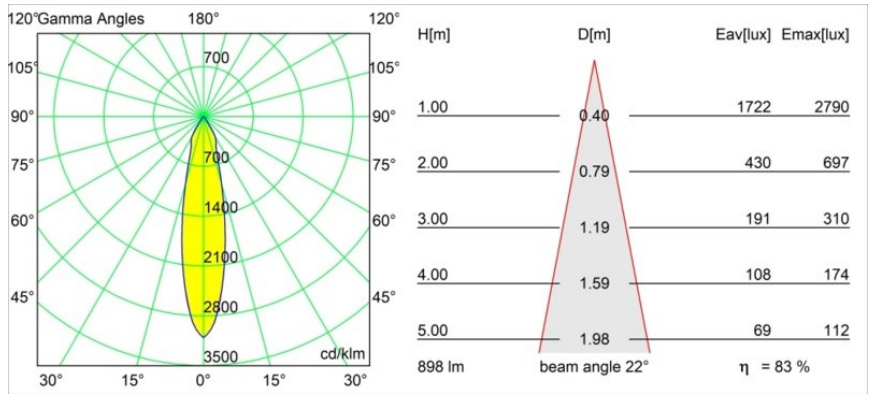

Light distribution & beam diagram