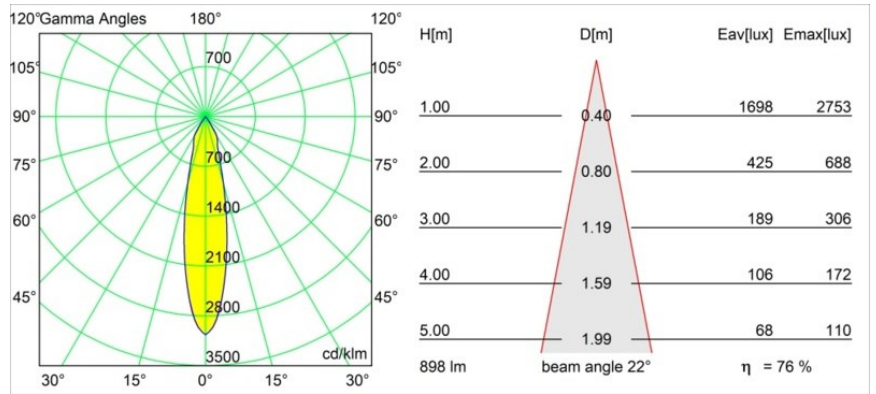

Light distribution & beam diagram