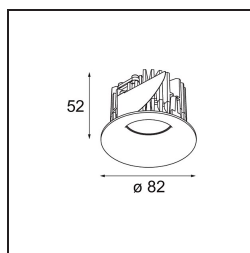

**Specifications**

Material	12411114
Light Source Type	LED
LED Type	BRIDGELUX V8G8
LED technology	LED COB
CRI	Min. 90
Colour Temperature	4000K
Lifetime	L80B10 @50,000 Hours
Lamp Included	Yes
Number of Light Sources	1
CIE flux code	99 100 100 100 76
Binning (SDCM)	2
Light Direction	Down
Optic	Reflector
Measured beam angle (°)	22.0
Input Voltage	Constant Current Driver Required
Electrical Class	III
IP Rating	20
Glow wire rating (°C)	960
Indoor/Outdoor	Indoor
Application	Ceiling, Wall
Mounting	Recessed
Cut-out size (mm)	ø70
Mounting depth (mm)	100.0
Distance to Lighted Object (m)	0,1
Primary Colour & Primary Finish	Bronze, Brushed
Gross weight (g)	260.0
Drive current (mA)	350      500      700
Min. forward voltage (Vf)	13,2      13,7      14,2
Max. forward voltage (Vf)	15,0      15,4      16,0
Connected load (W)	5,0      7,2      10,6
Luminous flux per lamp (lm)	505      683      903
Efficacy (lm/W)	101      95      85
Glare rating	15      16      17
Remark	• 3500K on request