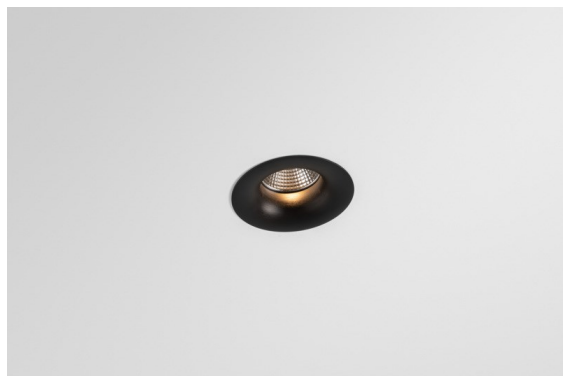

Date
Customer
Project
Type

Smart Cake Recessed 82 1x LED 2700K Medium DE Black Brushed

The 3 original designs, Smart Kup, Lotis and Cake still manage to steal the hearts of interior designers. And this goes for the entire Smart family. Smart's accessibility and extreme versatility are arguably fit for any expression. Mix and match accent lighting, up and downlight, fixed or adjustable, a mosaic of shapes, sizes, colours and mounting options, and create a playful installation.

Specifications

Material	12411043
Light Source Type	LED
LED Type	BRIDGELUX V8G8
LED technology	LED COB
CRI	Min. 90
Colour Temperature	2700K
Lifetime	L80B10 @50,000 Hours
Lamp Included	Yes
Number of Light Sources	1
CIE flux code	100 100 100 100 75
Binning (SDCM)	2
Light Direction	Down
Optic	Reflector
Measured beam angle (°)	22.0
Input Voltage	Constant Current Driver Required
Electrical Class	III
IP Rating	20
Glow wire rating (°C)	960
Indoor/Outdoor	Indoor
Application	Ceiling, Wall
Mounting	Recessed
Cut-out size (mm)	ø70
Mounting depth (mm)	100.0
Distance to Lighted Object (m)	0,1
Primary Colour & Primary Finish	Black, Brushed
Gross weight (g)	260.0
Drive current (mA)	350 500 700
Min. forward voltage (Vf)	13.2 13.7 14.2
Max. forward voltage (Vf)	15.0 15.4 16.0
Connected load (W)	5.0 7.2 10.6
Luminous flux per lamp (lm)	453 612 809
Efficacy (lm/W)	91 85 76
Glare rating	14 15 16
Remark	• 3500K on request

TM30 & CRI diagram

Light distribution & beam diagram

Diagrams

Decorative Accessories

- 12500032** Mask Smart 82 1x Black Structure
- 12500009** Mask Smart 82 1x White Structure
- 12500046** Mask Smart 82 1x Gold Matt
- 12500015** Mask Smart 82 1x Champagne Brushed
- 12500014** Mask Smart 82 1x Bronze Brushed
- 12500043** Mask Smart 82 1x Black Brushed
- 12500016** Mask Smart 82 1x Silver Bronze Brushed