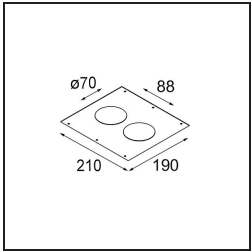

Date
Customer
Project
Type

Smart Cake Recessed 82 1x LED 2700K Medium DE Black Brushed

Specifications

Material	12411043
Light Source Type	LED
LED Type	BRIDGELUX V8G8
LED technology	LED COB
CRI	Min. 90
Colour Temperature	2700K
Lifetime	L80B10 @50,000 Hours
Lamp Included	Yes
Number of Light Sources	1
CIE flux code	100 100 100 100 75
Binning (SDCM)	2
Light Direction	Down
Optic	Reflector
Measured beam angle (°)	22.0
Input Voltage	Constant Current Driver Required
Electrical Class	III
IP Rating	20
Glow wire rating (°C)	960
Indoor/Outdoor	Indoor
Application	Ceiling, Wall
Mounting	Recessed
Cut-out size (mm)	ø70
Mounting depth (mm)	100.0
Distance to Lighted Object (m)	0,1
Primary Colour & Primary Finish	Black, Brushed
Gross weight (g)	260.0
Drive current (mA)	350 500 700
Min. forward voltage (Vf)	13,2 13,7 14,2
Max. forward voltage (Vf)	15,0 15,4 16,0
Connected load (W)	5,0 7,2 10,6
Delivered lumens (lm)	453 612 809
Efficacy (lm/W)	91 85 76
Glare rating	14 15 16
Remark	• 3500K on request

Installation Accessories

- 12500230** Ring Recessed 82 1x

- 10889830** Installation Housing 192x190x130

12290130 Plaster Kit 190X190 - 70 1x

12291030 Plaster Kit 210x190 - 70 2x

Choose a required accessory