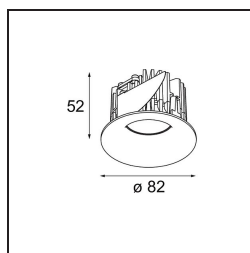

Date
Customer
Project
Type

Smart Cake Recessed 82 1x LED 2700K Medium DE Black Brushed

Specifications

Material	12411043
Light Source Type	LED
LED Type	BRIDGELUX V8G8
LED technology	LED COB
CRI	Min. 90
Colour Temperature	2700K
Lifetime	L80B10 @50,000 Hours
Lamp Included	Yes
Number of Light Sources	1
CIE flux code	100 100 100 100 75
Binning (SDCM)	2
Light Direction	Down
Optic	Reflector
Measured beam angle (°)	22.0
Input Voltage	Constant Current Driver Required
Electrical Class	III
IP Rating	20
Glow wire rating (°C)	960
Indoor/Outdoor	Indoor
Application	Ceiling, Wall
Mounting	Recessed
Cut-out size (mm)	ø70
Mounting depth (mm)	100.0
Distance to Lighted Object (m)	0,1
Primary Colour & Primary Finish	Black, Brushed
Gross weight (g)	260.0
Drive current (mA)	350 500 700
Min. forward voltage (Vf)	13,2 13,7 14,2
Max. forward voltage (Vf)	15,0 15,4 16,0
Connected load (W)	5,0 7,2 10,6
Delivered lumens (lm)	453 612 809
Efficacy (lm/W)	91 85 76
Glare rating	14 15 16
Remark	• 3500K on request