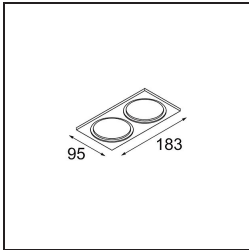

Date
Customer
Project
Type

Smart Cake Recessed 82 1x LED 2700K Medium DE Black Brushed

Specifications

Material	12411043
Light Source Type	LED
LED Type	BRIDGELUX V8G8
LED technology	LED COB
CRI	Min. 90
Colour Temperature	2700K
Lifetime	L80B10 @50,000 Hours
Lamp Included	Yes
Number of Light Sources	1
CIE flux code	100 100 100 100 75
Binning (SDCM)	2
Light Direction	Down
Optic	Reflector
Measured beam angle (°)	22.0
Input Voltage	Constant Current Driver Required
Electrical Class	III
IP Rating	20
Glow wire rating (°C)	960
Indoor/Outdoor	Indoor
Application	Ceiling, Wall
Mounting	Recessed
Cut-out size (mm)	ø70
Mounting depth (mm)	100.0
Distance to Lighted Object (m)	0,1
Primary Colour & Primary Finish	Black, Brushed
Gross weight (g)	260.0
Drive current (mA)	350 500 700
Min. forward voltage (Vf)	13,2 13,7 14,2
Max. forward voltage (Vf)	15,0 15,4 16,0
Connected load (W)	5,0 7,2 10,6
Delivered lumens (lm)	453 612 809
Efficacy (lm/W)	91 85 76
Glare rating	14 15 16
Remark	• 3500K on request

TM30 & CRI diagram

Light distribution & beam diagram

Decorative Accessories

- 12500032** Mask Smart 82 1x Black Structure
- 12500009** Mask Smart 82 1x White Structure
- 12500046** Mask Smart 82 1x Gold Matt
- 12500015** Mask Smart 82 1x Champagne Brushed
- 12500014** Mask Smart 82 1x Bronze Brushed
- 12500043** Mask Smart 82 1x Black Brushed
- 12500016** Mask Smart 82 1x Silver Bronze Brushed
- 12500045** FFD_Smart Mask 82 1x Gold Brushed