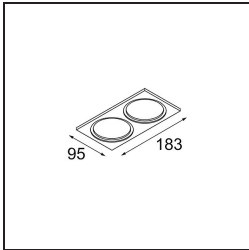

- **12500109** Mask Smart 82 2x White Structure
- **12500132** Mask Smart 82 2x Black Structure
- **12500146** Mask Smart 82 2x Gold Matt
- **12500114** Mask Smart 82 2x Bronze Brushed
- **12500116** Mask Smart 82 2x Silver Bronze Brushed
- **12500115** Mask Smart 82 2x Champagne Brushed
- **12500145** FFD_Smart Mask 82 2x Gold Brushed
- **12500143** Mask Smart 82 2x Black Brushed