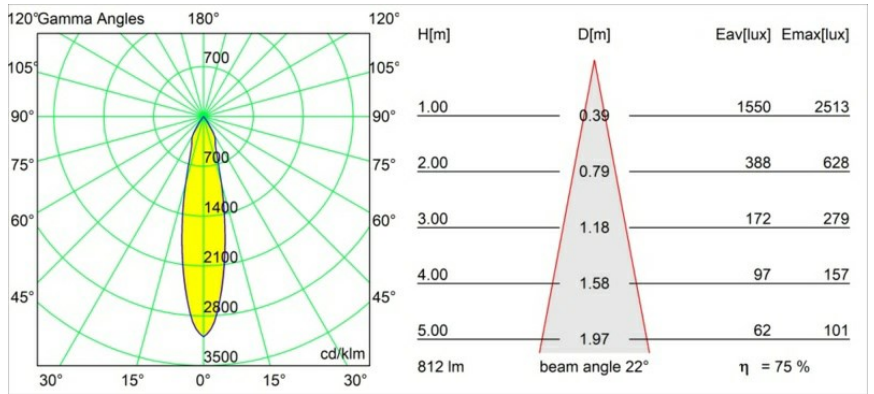

Light distribution & beam diagram