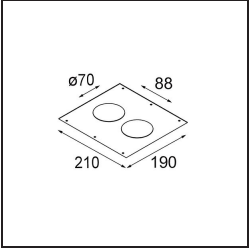

### Installation Accessories

- 12500230** Ring Recessed 82 1x

- 10889830** Installation Housing 192x190x130

**12290130** Plaster Kit 190X190 - 70 1x

**12291030** Plaster Kit 210x190 - 70 2x

Choose a required accessory