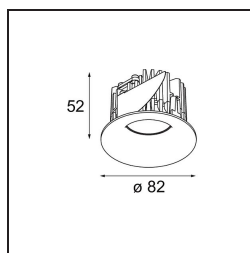

Date
Customer
Project
Type

Smart Cake Recessed 82 1x LED 2700K Medium DE Black Brushed

The 3 original designs, Smart Kup, Lotis and Cake still manage to steal the hearts of interior designers. And this goes for the entire Smart family. Smart's accessibility and extreme versatility are arguably fit for any expression. Mix and match accent lighting, up and downlight, fixed or adjustable, a mosaic of shapes, sizes, colours and mounting options, and create a playful installation.

Specifications

Material	12411043
Light Source Type	LED
LED Type	BRIDGELUX V8G8
LED technology	LED COB
CRI	Min. 90
Colour Temperature	2700K
Lifetime	L80B20 @50,000 Hours
Lamp Included	Yes
Number of Light Sources	1
CIE flux code	100 100 100 100 75
Binning (SDCM)	2
Light Direction	Down
Optic	Reflector
Measured beam angle (°)	22.0
Input Voltage	Constant Current Driver Required
Electrical Class	III
IP Rating	20
Glow wire rating (°C)	960
Indoor/Outdoor	Indoor
Application	Ceiling, Wall
Mounting	Recessed
Cut-out size (mm)	ø70
Mounting depth (mm)	100.0
Distance to Lighted Object (m)	0,1
Primary Colour & Primary Finish	Black, Brushed
Gross weight (g)	260.0
Drive current (mA)	350 500 700
Min. forward voltage (Vf)	13,2 13,7 14,2
Max. forward voltage (Vf)	15,0 15,4 16,0
Connected load (W)	5,0 7,2 10,6
Delivered lumens (lm)	453 612 809
Efficacy (lm/W)	91 85 76
Glare rating	14 15 16
Remark	• 3500K on request