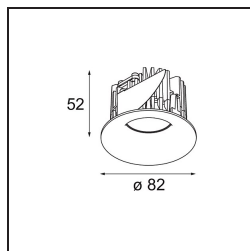

Specifications

Material	12411043
Light Source Type	LED
LED Type	BRIDGELUX V8G8
LED technology	LED COB
CRI	Min. 90
Colour Temperature	2700K
Lifetime	L80B10 @50,000 Hours
Lamp Included	Yes
Number of Light Sources	1
CIE flux code	100 100 100 100 75
Binning (SDCM)	2
Light Direction	Down
Optic	Reflector
Measured beam angle (°)	22.0
Input Voltage	Constant Current Driver Required
Electrical Class	III
IP Rating	20
Glow wire rating (°C)	960
Indoor/Outdoor	Indoor
Application	Ceiling, Wall
Mounting	Recessed
Cut-out size (mm)	ø70
Mounting depth (mm)	100.0
Distance to Lighted Object (m)	0,1
Primary Colour & Primary Finish	Black, Brushed
Gross weight (g)	260.0
Drive current (mA)	350 500 700
Min. forward voltage (Vf)	13.2 13.7 14.2
Max. forward voltage (Vf)	15.0 15.4 16.0
Connected load (W)	5.0 7.2 10.6
Luminous flux per lamp (lm)	453 612 809
Efficacy (lm/W)	91 85 76
Glare rating	14 15 16
Remark	• 3500K on request