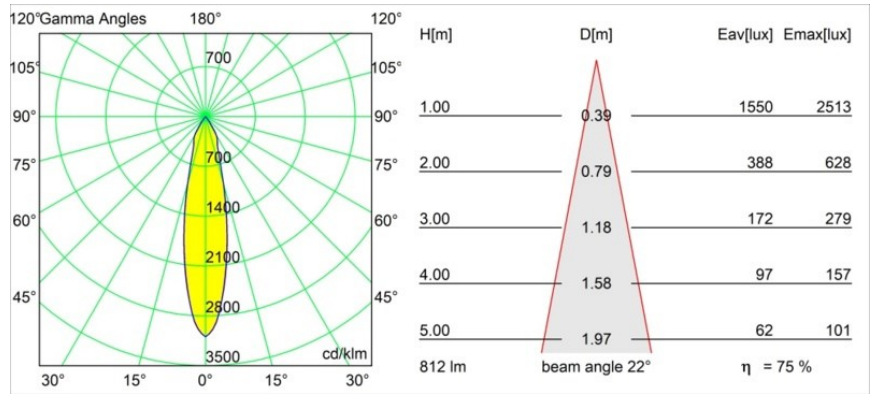

Light distribution & beam diagram