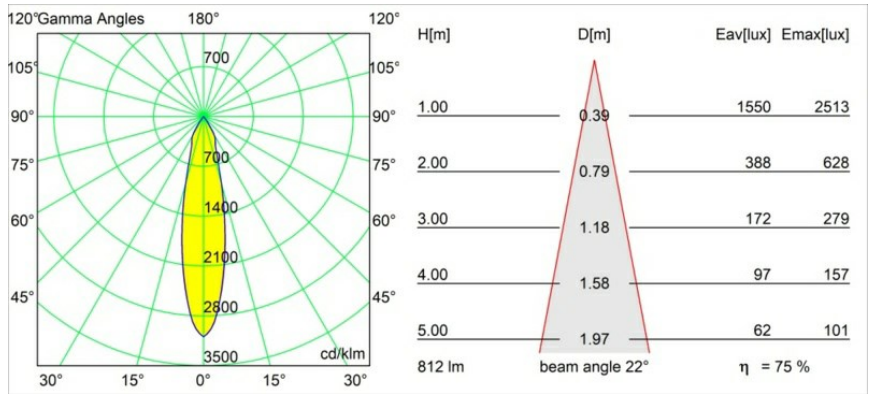

### Specifications

Material	12411043
Light Source Type	LED
LED Type	BRIDGELUX V8G8
LED technology	LED COB
CRI	Min. 90
Colour Temperature	2700K
Lifetime	L80B20 @50,000 Hours
Lamp Included	Yes
Number of Light Sources	1
CIE flux code	100 100 100 100 75
Binning (SDCM)	2
Light Direction	Down
Optic	Reflector
Measured beam angle (°)	22.0
Input Voltage	Constant Current Driver Required
Electrical Class	III
IP Rating	20
Glow wire rating (°C)	960
Indoor/Outdoor	Indoor
Application	Ceiling, Wall
Mounting	Recessed
Cut-out size (mm)	ø70
Mounting depth (mm)	100.0
Distance to Lighted Object (m)	0,1
Primary Colour & Primary Finish	Black, Brushed
Gross weight (g)	260.0
Drive current (mA)	350      500      700
Min. forward voltage (Vf)	13,2      13,7      14,2
Max. forward voltage (Vf)	15,0      15,4      16,0
Connected load (W)	5,0      7,2      10,6
Delivered lumens (lm)	453      612      809
Efficacy (lm/W)	91      85      76
Glare rating	14      15      16
Remark	• 3500K on request

**TM30 & CRI diagram**

**Light distribution & beam diagram**

Diagrams