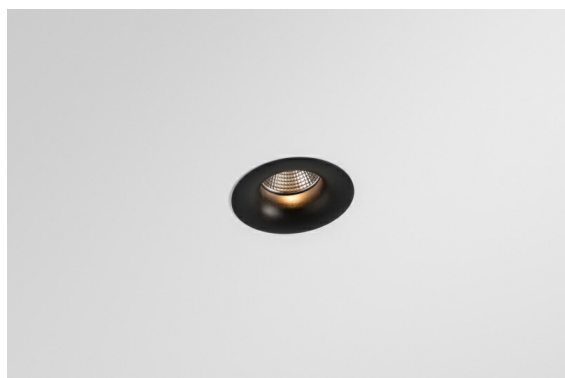

Date
Customer
Project
Type

*Smart Cake Recessed 82 1x LED 2700K Medium DE Black Brushed*

The 3 original designs, Smart Kup, Lotis and Cake still manage to steal the hearts of interior designers. And this goes for the entire Smart family. Smart's accessibility and extreme versatility are arguably fit for any expression. Mix and match accent lighting, up and downlight, fixed or adjustable, a mosaic of shapes, sizes, colours and mounting options, and create a playful installation.

### Specifications

Material	12411043
Light Source Type	LED
LED Type	BRIDGELUX V8G8
LED technology	LED COB
CRI	Min. 90
Colour Temperature	2700K
Lifetime	L80B20 @50,000 Hours
Lamp Included	Yes
Number of Light Sources	1
CIE flux code	100 100 100 100 75
Binning (SDCM)	2
Light Direction	Down
Optic	Reflector
Measured beam angle (°)	22.0
Input Voltage	Constant Current Driver Required
Electrical Class	III
IP Rating	20
Glow wire rating (°C)	960
Indoor/Outdoor	Indoor
Application	Ceiling, Wall
Mounting	Recessed
Cut-out size (mm)	ø70
Mounting depth (mm)	100.0
Distance to Lighted Object (m)	0,1
Primary Colour & Primary Finish	Black, Brushed
Gross weight (g)	260.0
Drive current (mA)	350      500      700
Min. forward voltage (Vf)	13,2      13,7      14,2
Max. forward voltage (Vf)	15,0      15,4      16,0
Connected load (W)	5,0      7,2      10,6
Delivered lumens (lm)	453      612      809
Efficacy (lm/W)	91      85      76
Glare rating	14      15      16
Remark	• 3500K on request