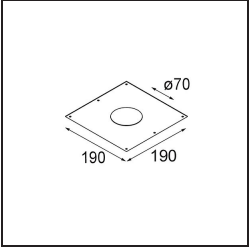

12290130 Plaster Kit 190X190 - 70 1x