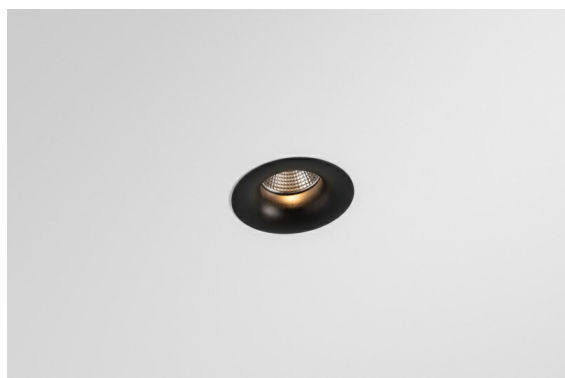

Date
Customer
Project
Type

Smart Cake Recessed 82 1x LED 2700K Medium DE Black Brushed

Specifications

Material	12411043
Light Source Type	LED
LED Type	BRIDGELUX V8G8
LED technology	LED COB
CRI	Min. 90
Colour Temperature	2700K
Lifetime	L80B10 @50,000 Hours
Lamp Included	Yes
Number of Light Sources	1
CIE flux code	100 100 100 100 75
Binning (SDCM)	2
Light Direction	Down
Optic	Reflector
Measured beam angle (°)	22.0
Input Voltage	Constant Current Driver Required
Electrical Class	III
IP Rating	20
Glow wire rating (°C)	960
Indoor/Outdoor	Indoor
Application	Ceiling, Wall
Mounting	Recessed
Cut-out size (mm)	ø70
Mounting depth (mm)	100.0
Distance to Lighted Object (m)	0,1
Primary Colour & Primary Finish	Black, Brushed
Gross weight (g)	260.0
Drive current (mA)	350 500 700
Min. forward voltage (Vf)	13,2 13,7 14,2
Max. forward voltage (Vf)	15,0 15,4 16,0
Connected load (W)	5,0 7,2 10,6
Delivered lumens (lm)	453 612 809
Efficacy (lm/W)	91 85 76
Glare rating	14 15 16
Remark	• 3500K on request

The 3 original designs, Smart Kup, Lotis and Cake still manage to steal the hearts of interior designers. And this goes for the entire Smart family. Smart's accessibility and extreme versatility are arguably fit for any expression. Mix and match accent lighting, up and downlight, fixed or adjustable, a mosaic of shapes, sizes, colours and mounting options, and create a playful installation.

TM30 & CRI diagram

Light distribution & beam diagram

Decorative Accessories

- 12500032** Mask Smart 82 1x Black Structure
- 12500009** Mask Smart 82 1x White Structure
- 12500046** Mask Smart 82 1x Gold Matt
- 12500015** Mask Smart 82 1x Champagne Brushed
- 12500014** Mask Smart 82 1x Bronze Brushed
- 12500043** Mask Smart 82 1x Black Brushed
- 12500016** Mask Smart 82 1x Silver Bronze Brushed
- 12500045** FFD_Smart Mask 82 1x Gold Brushed